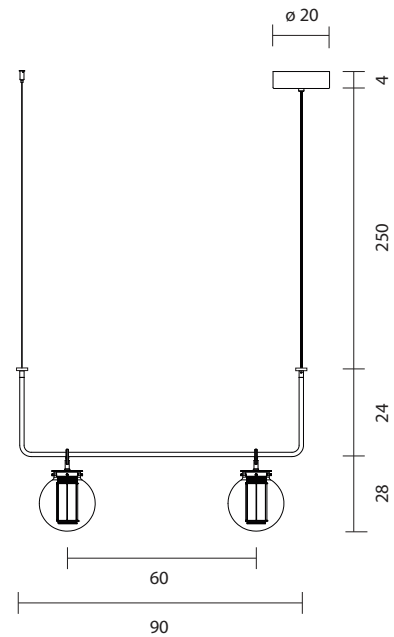

BAI T CHANDELIER II

by Neri&Hu, 2014

Suspension lamp. Structure and canopy in bronze electroplated steel. Diffuser in blown transparent, amber and grey glass. Strip led column and dimmable 1-10V driver included.

Type: Suspension lamp

Environment: Indoor

Structure: Steel

Diffuser: Glass

Voltage: 230 V

Supply: Terminal strip

Dimmable driver included

Cable length: 250 cm

Light source: 2 x Strip LED 5.8W 2700K 448Lm

BAI T CHANDELIER II

117000640976 **amber diffuser**
117000640977 **grey diffuser**
117000640978 **transparent diffuser**

 **4.3 kg**
6.8 kg

CE   IP-20