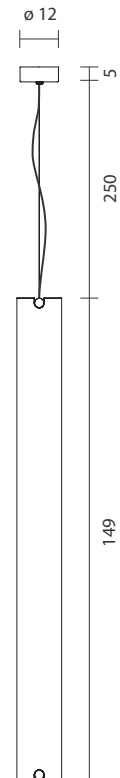

**B15 T V GR**  
by Jordi Veciana, 2014

Suspension lamp. Aluminium structure, dark blue lacquered. Extruded transparent glass difusser. Switch dimm and Dali dimmable driver included.

Type: Suspension lamp

Environment: Indoor

Structure: Aluminium

Diffuser: Glass

Voltage: 230 V

Supply: Terminal strip

Dimmable driver included

Cable length: 250 cm

Light Source: 2 x G5 Fluo. 49W 2700K

**B15 T V GR**

120000340978 dark blue

 7.1 kg  
10.8 kg

Profile detail

CE   IP-20