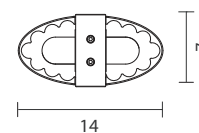

Environment: Indoor

Structure: Aluminium

Diffuser: Glass

Voltage: 230 V

Supply: Terminal strip

Dimmable driver included

Cable length: 250 cm

Light Source: 2 x G5 Fluo. 49W 2700K

**B15 T V GR**

120000340978 dark blue

 7.1 kg  
10.8 kg

Profile detail

CE   IP-20