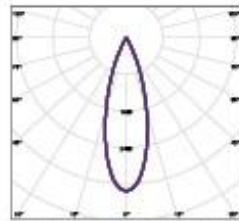

## Product- and environment images

40W/3000K LED 32° Ra>90  
Efficiency: 100%  
Up/Down: 0/2759 lm

40W/4000K LED 32° Ra>90  
Efficiency: 100%  
Up/Down: 0/3061 lm

40W/3000K LED 32° Ra>80  
Efficiency: 100%  
Up/Down: 0/3263 lm