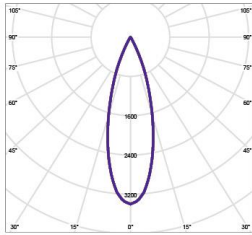

40W/3000K LED 32° Ra>90
Efficiency: 100%
Up/Down: 0/2759 lm