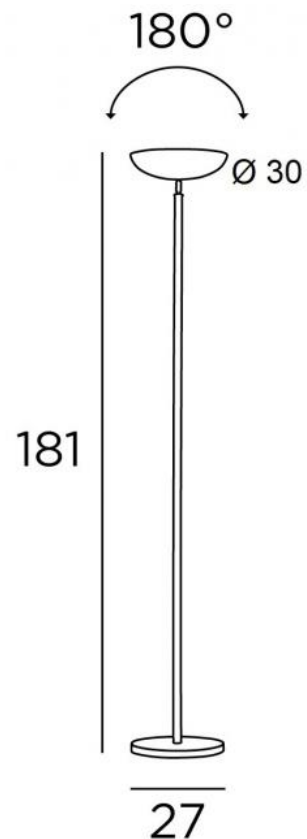

VIRGINIE

VIRGINIE in brushed bronze

Floor lamp with indirect lighting, articulated cupola and foot dimmer

**OVERALL SIZES**

H181cm Base : Ø27 x 2,5cm

**TECHNICAL DATA**

R7s fittings

Floor lamp delivered with one LED bulb :

consumption : 15W

brightness : 2000lm

colour temperature : 2700°K

and dimmable

The cupola can be rotated to 180°

Size of the cupola : Ø30cm H7,5cm

One foot dimmer on the cord

**AVAILABLE METAL FINISHES AND CODES**

01 - Structured white - 3794 001

02 - Structured black - 3794 002

20 - Polished brass - 3794 020

28 - Light bronze - 3794 028

29 - Brushed bronze - 3794 029

**LIGHTING COLLECTION**