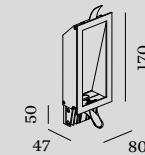

SHOWROOM GRANDO KEUKENS BRUGGE | BELGIUM

THEMIS

WALL RECESSED

1.7

LED PCB 4/5W | 500/700mA | 6V
excl. driver
aluminium powder coated

IP20 SDCM2 L80/60K 0.24kg

70x158 50 2-18

2.7

LED PCB 4/5W | 500/700mA | 6V
excl. driver
aluminium powder coated

IP20 SDCM2 L80/60K 0.31kg

70x258 50 2-18

CODE	
	3237AIW_
	3237AIK_

LIGHT COLOUR	LUMEN CRI	CODE
2700K	150/190 >80	2
3000K	165/210 >80	4

CODE	
	3238AIW_
	3238AIK_