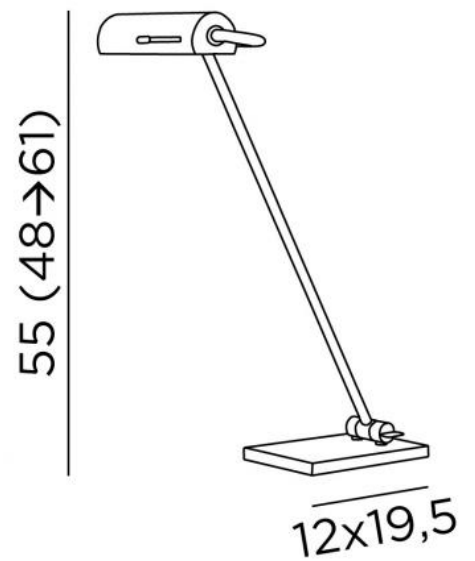

POUNT

POUNT in brushed bronze

Mobile desk lamp with adjustable reflector. The height is perfect for a computer screen. It's provided with a dimmer on the cord. Delivered with a power LED bulb

OVERALL SIZES

H55(48→61)cm L48 x 20cm Reflector : Ø6cm H4,7cm
Base : 12 x 19,5 x 1,5cm

BASE

12 x 19,5 x 1,5cm

TECHNICAL DATA

One metal E27 fitting

Desk lamp delivered with one LED bulb :

consumption : 8W

brightness : 900lm

colour temperature : 2700°K

and dimmable

The reflector is adjustable trough 360°

Dimmer on the cable

Mandatory use of a LED bulb (safety)

AVAILABLE METAL FINISHES AND CODES

28 - Light bronze - 2666 028

29 - Brushed bronze - 2666 029