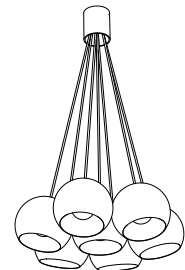

sphere

design by alain monnens

The SPHERE is available in various different forms: a table or floor lamp, a single suspension lamp, a triple suspension lamp, a seven-armed suspension lamp, a wall lamp and a wall lamp with plug. This versatility means that the SPHERE is easy to combine in almost any interior. Its soft light and its simple but elegant outline bring a warm ambiance to every room. The 'soft touch' finishing gives an added dimension to a design concept which feels instinctively relaxing.

sphere wall flat

lamp type	A60
fitting	E27
max. watt	15W
voltage	230V
class	1
diameter	200 mm
height	225 mm

order code

black/white	T46A3IZL
white/white	T46A3IWL

sphere 1

lamp type	A60
fitting	E27
max. watt	15W
voltage	230V
class	1
diameter	200 mm
height	170 (max. 1500) mm

order code

black/white	T46H1IZL
white/white	T46H1IWL

sphere 3

lamp type	A60
fitting	E27
max. watt	3 x 15W
voltage	230V
class	1
diameter	430 mm
height	170 (max. 1500) mm

order code

black/white	T46H2IZL
white/white	T46H2IWL

sphere 7

lamp type	A60
fitting	E27
max. watt	7 x 15W
voltage	230V
class	1
diameter	600 mm
height	170 (max. 1500) mm

order code

black/white	T46H3IZL
white/white	T46H3IWL

sphere 1 big

lamp type	A60
fitting	E27
max. watt	15W
voltage	230V
class	1
diameter	300 mm
height	240 (max. 1500) mm