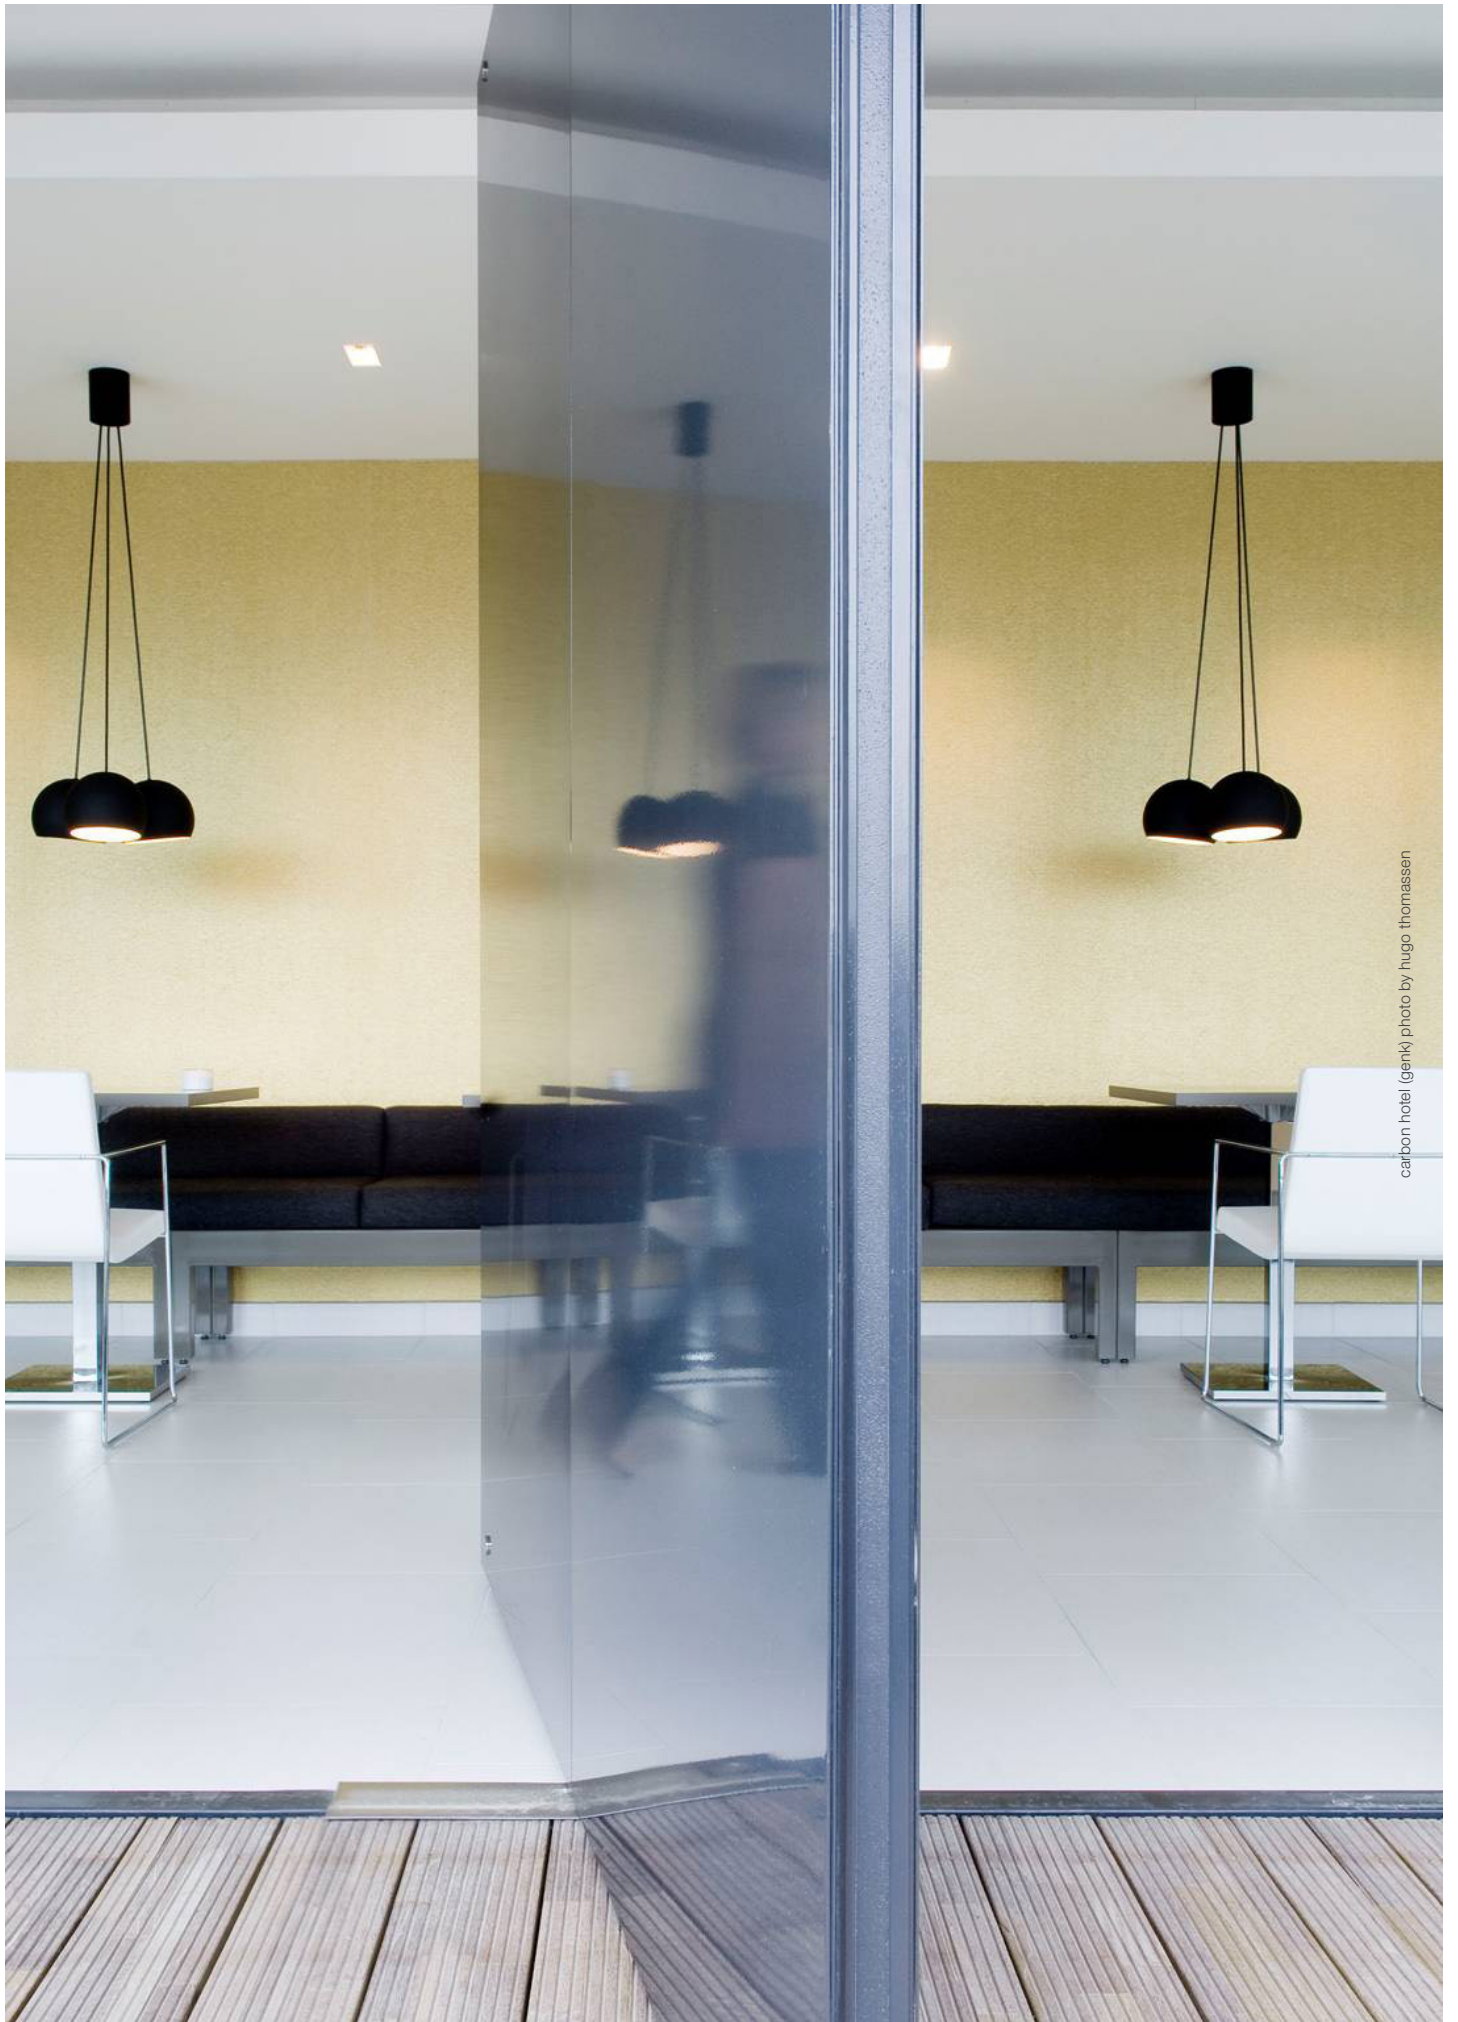

carbon hotel (genki) photo by hugo thomassen