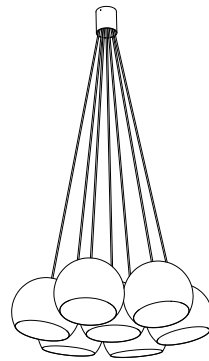

sphere

design by alain monnens

The SPHERE is available in various different forms: a table or floor lamp, a single suspension lamp, a triple suspension lamp, a seven-armed suspension lamp, a wall lamp and a wall lamp with plug. This versatility means that the SPHERE is easy to combine in almost any interior. Its soft light and its simple but elegant outline bring a warm ambiance to every room. The 'soft touch' finishing gives an added dimension to a design concept which feels instinctively relaxing.

sphere ceiling

lamp type	A60
fitting	E27
max. watt	15W
voltage	230V
class	1
diameter	200 mm
height	200 mm

order code

black/white	T46C1IZL
white/white	T46C1IWL

sphere floor/table

lamp type	A60
fitting	E27
max. watt	15W
voltage	230V
class	1
diameter	200 mm
height	235 mm

order code

black/white	T46H4IZL
white/white	T46H4IWL

sphere 3 big

lamp type	A60
fitting	E27
max. watt	3 x 15W
voltage	230V
class	1
diameter	650 mm
height	240 (max. 1500) mm

order code

black/white	T46H5IZL
white/white	T46H5IWL

sphere 7 big

lamp type	A60
fitting	E27
max. watt	7 x 15W
voltage	230V
class	1
diameter	900 mm
height	240 (max. 1500) mm

order code

black/white	T46H6IZL
white/white	T46H6IWL