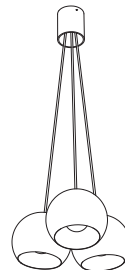

sphere

design by alain monnens

The SPHERE is available in various different forms: a table or floor lamp, a single suspension lamp, a triple suspension lamp, a seven-armed suspension lamp, a wall lamp and a wall lamp with plug. This versatility means that the SPHERE is easy to combine in almost any interior. Its soft light and its simple but elegant outline bring a warm ambiance to every room. The 'soft touch' finishing gives an added dimension to a design concept which feels instinctively relaxing.

sphere ceiling

lamp type	A60
fitting	E27
max. watt	15W
voltage	230V
class	1
diameter	200 mm
height	200 mm

order code

black/white	T46C1IZL
white/white	T46C1IWL

sphere floor/table

lamp type	A60
fitting	E27
max. watt	15W
voltage	230V
class	1
diameter	200 mm
height	235 mm

sphere wall flat

lamp type	A60
fitting	E27
max. watt	15W
voltage	230V
class	1
diameter	200 mm
height	225 mm

order code

black/white	T46A3IZL
white/white	T46A3IWL

sphere 1

lamp type	A60
fitting	E27
max. watt	15W
voltage	230V
class	1
diameter	200 mm
height	170 (max. 1500) mm

order code

black/white	T46H1IZL
white/white	T46H1IWL

sphere 3

lamp type	A60
fitting	E27
max. watt	3 x 15W
voltage	230V
class	1
diameter	430 mm
height	170 (max. 1500) mm

order code

black/white	T46H2IZL
white/white	T46H2IWL