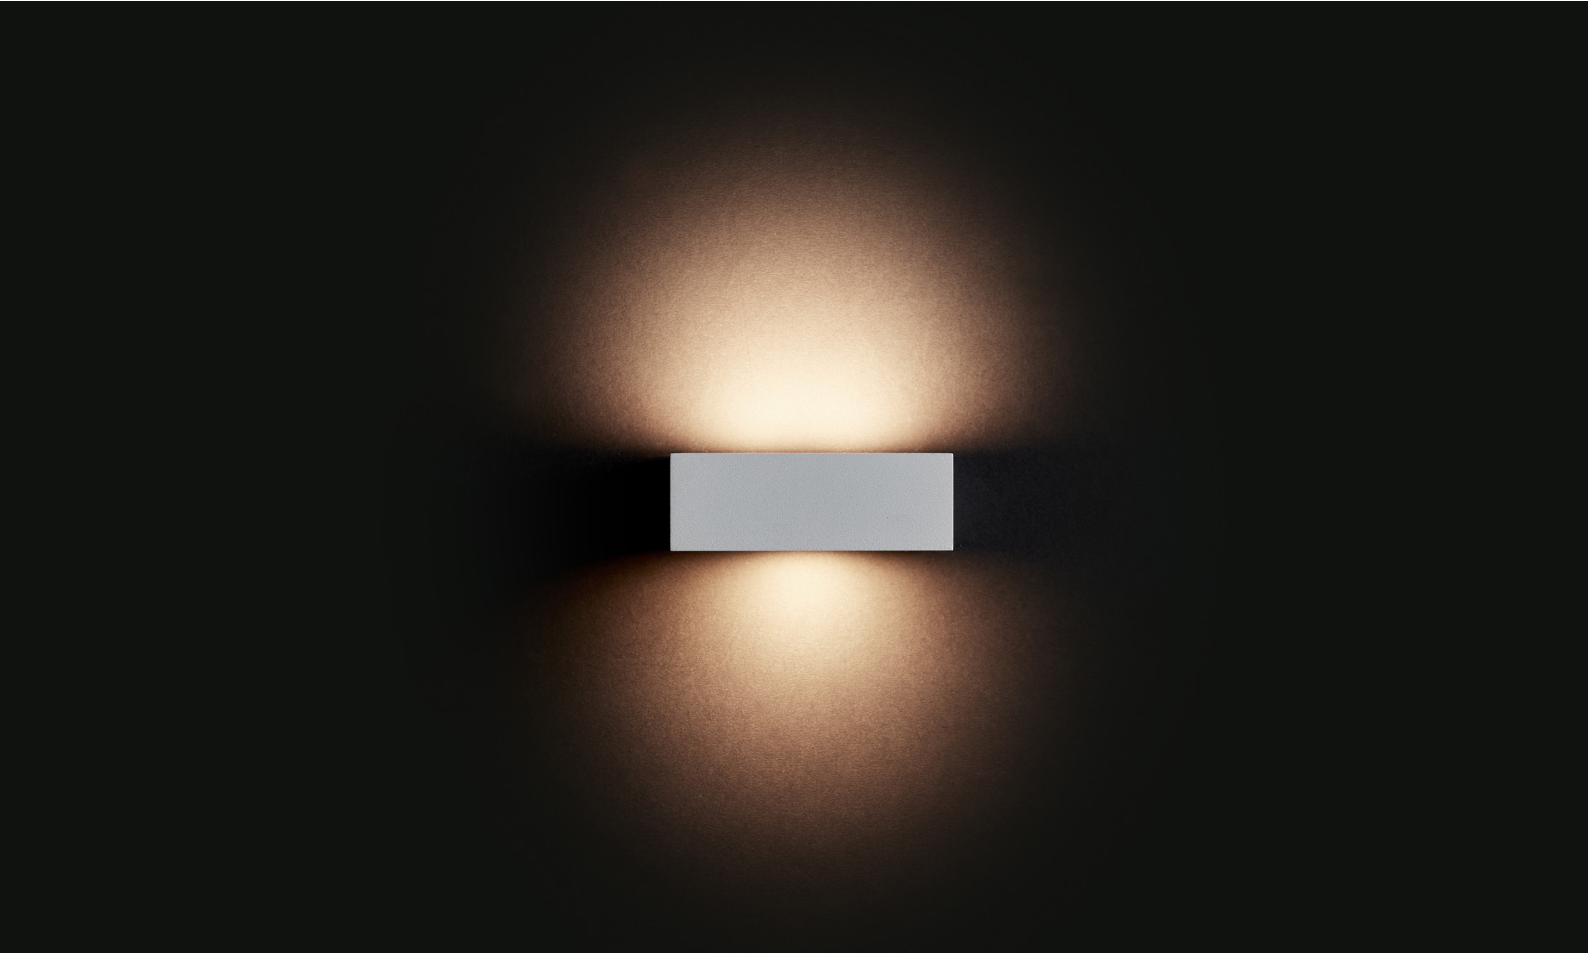

tibo

design by michel vyvey

Simple, stylish aluminium wall fixtures of a sleek line design. Available with a brushed and lacquered or a white or black textured enamel finish. TIBO is offered in various dimensions for retrofit or with integrated LED.

private house by juma architects

tibo

lamp type	retrofit LED
fitting	R7s (74.9)
max. watt	10W
voltage	230V
class	1
gear	-
length	150 mm
width	70 mm
height	50 mm

order code

aluminium	T13A1HAB
chrome	T13A1HAP
black	T13A1HZL
white	T13A1HWL

tibo up or down

lamp type	retrofit LED
fitting	R7s (74.9)
max. watt	10W
voltage	230V
class	1
gear	-
length	150 mm
width	70 mm
height	50 mm

order code

aluminium	T13A5HAB
chrome	T13A5HAP
black	T13A5HZL
white	T13A5HWL

tibo covered

lamp type	retrofit LED
fitting	R7s (74.9)
max. watt	10W
voltage	230V
class	1
gear	-
length	150 mm
width	82 mm
height	50 mm

order code

aluminium	T13A4HAB
chrome	T13A4HAP
black	T13A4HZL
white	T13A4HWL