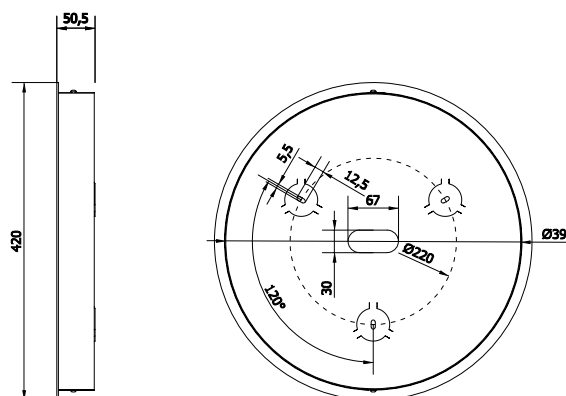

PIASTRA INTERNA / INTERNAL PLATE