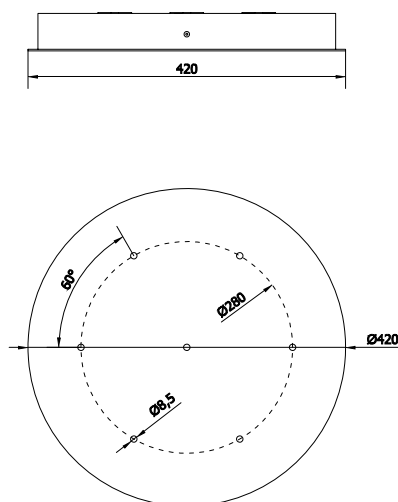

A-Piastre / Plates (Glo, Lit, MoM)

TECHNICAL SHEET

AA01-T-42-07 WHITE

Mounting: a soffitto / ceiling

Environment: Indoor - IP20

Materials: Metallo / Metal

Information: Round plate with max 7 fittings

AA18-T-42-07 TITANIUM

Mounting: a soffitto / ceiling

Environment: Indoor - IP20

Materials: Metallo / Metal

Information: Round plate with max 7 fittings

AA01-T-42-07

AA18-T-42-07

PIASTRA ESTERNA / EXTERNAL PLATE