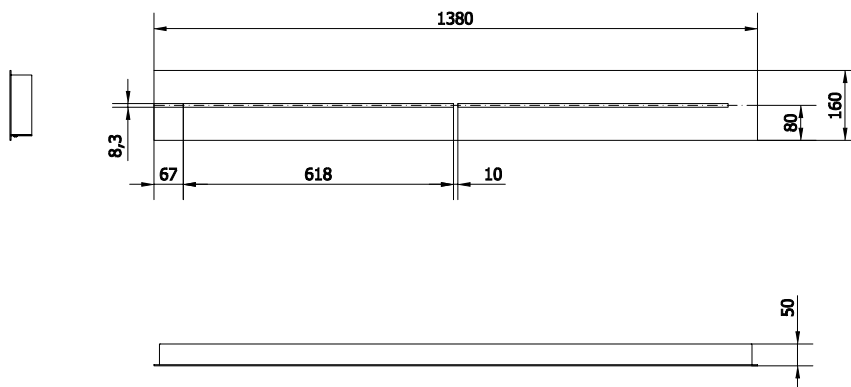

A-Piastre / Plates (Glo, Lit, MoM)

TECHNICAL SHEET

AA01-L-138-08 WHITE

Mounting: a soffitto / ceiling

Environment: Indoor - IP20

Materials: Metallo / Metal

Information: Linear plate with max 8 fittings

AA18-L-138-08 TITANIUM

Mounting: a soffitto / ceiling

Environment: Indoor - IP20

Materials: Metallo / Metal

Information: Linear plate with max 8 fittings

AA01-L-138-08

AA18-L-138-08

PIASTRA ESTERNA / EXTERNAL PLATE