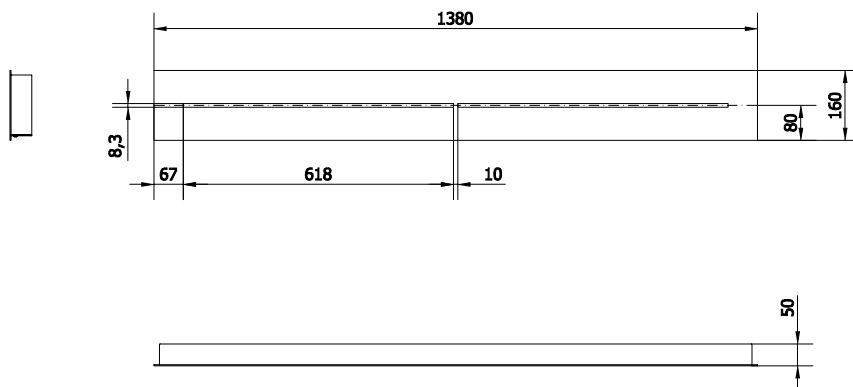

A-Piastre / Plates (Glo, Lit, MoM)

TECHNICAL SHEET

AA01-L-138-08 WHITE

Mounting: a soffitto / ceiling

Environment: Indoor - IP20

Materials: Metallo / Metal

Information: Linear plate with max 8 fittings

AA18-L-138-08 TITANIUM

Mounting: a soffitto / ceiling

Environment: Indoor - IP20

Materials: Metallo / Metal

Information: Linear plate with max 8 fittings

AA01-L-138-08

AA18-L-138-08

PIASTRA ESTERNA / EXTERNAL PLATE