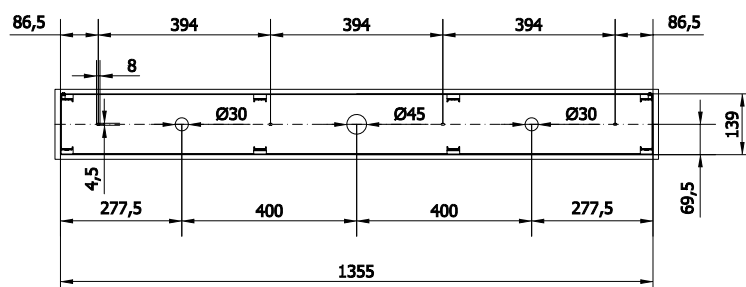

PIASTRA INTERNA / INTERNAL PLATE