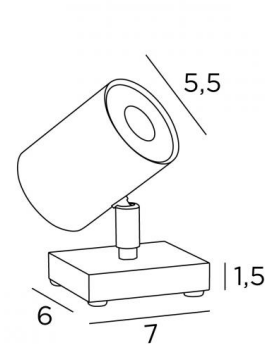

MAGELLAN PL

Illuminating an object or a picture is very easy with this table spotlight. **MAGELLAN PL** is a luminaire with a fully movable spotlight, which is perfectly suited to this type of lighting

MAGELLAN PL is equipped with a bulb that is completely integrated in the spotlight, which ensures efficiency and discretion

Switch on the cord and without transformer (GU10 fitting - 230V for LED bulb)

OVERALL SIZES

L8cm H10,5cm→11,5cm

BASE

Solid brass base : 6 x 7 x 1,5cm

TECHNICAL DATA

One table spotlight mounted on a 360° adjustable joint

Spotlight sizes : Ø5,5cm L7,2cm

One GU10 fitting

No driver : this table spotlight works directly on 230V

A switch on the electrical cord

Mandatory use of a LED bulb (safety)

The bulb is completely integrated in the spotlight

AVAILABLE METAL FINISHES AND CODES

01 - Structured white - 6013 001

02 - Structured black - 6013 002

29 - Brushed bronze - 6013 029

32 - Brushed chrome - 6013 032