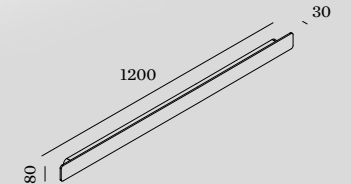

MILES

WALL SURFACE

9.0

LED PCB 31W | phase-cut dim
220-240VAC | 50-60Hz
aluminium powder coated
brushed wet painted

IP20 SDCM3 L80I60K 2.01kg

12.0

LED PCB 38W | phase-cut dim
220-240VAC | 50-60Hz
aluminium powder coated
brushed wet painted

IP20 SDCM3 L80I60K 2.60kg

CODE
317878W_
317878G_
317878B_

LIGHT COLOUR	LUMEN CRI	CODE
2700K	1560 >90	3
3000K	1580 >90	5

CODE
317978W_
317978G_
317978B_

LIGHT COLOUR	LUMEN CRI	CODE
2700K	2130 >90	3
3000K	2160 >90	5