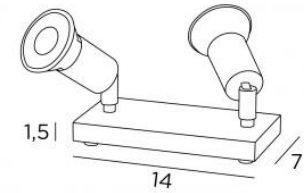

## MERCURE PL2

Table spot with two spots (230V) without transformer. Single ignition. Can be used to illuminate any object or subject in an interior

### BASE

14 x 7 x 1,5 cm