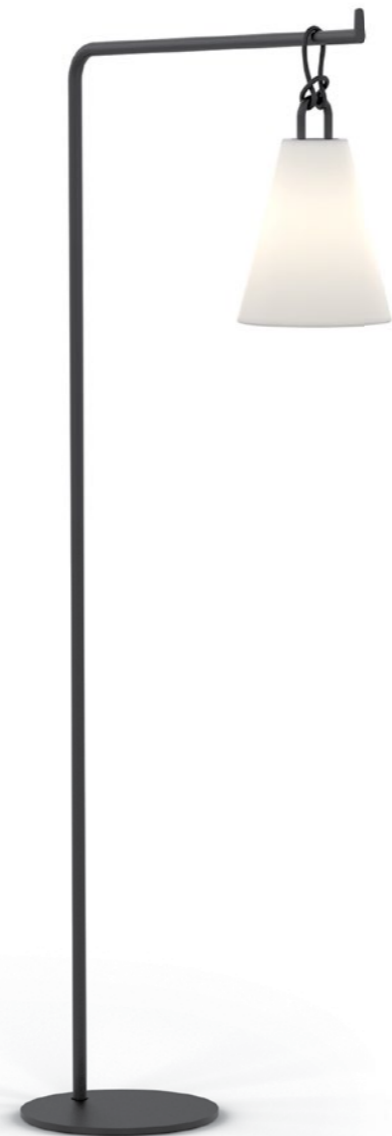

COSTA

OUTDOOR
FLOOR SURFACE

1.0
yellow

1.0
orange

1.0
light blue

1.0
black

1.0 LED

2x LED channels 1.5W | 130lm
110-220VAC | 2200-4000K
rechargeable li-ion battery
incl. charger | light for 8 hours
recharging time 5 hours
polyethylene | polypropylene

0.90kg IP65

handle colour

handle colour	CODE
	865186YE9
	865186OR9
	865186SB9
	865186OB9

OPTIONAL

1.0 rope

1.0 rope	CODE
	90057171
	90057170

OPTIONAL

pole