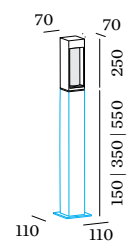

### 1.0

LED COB 7W | phase-cut dim  
220-240VAC | 50-60Hz  
aluminium powder coated

IP65 SDCM2 L70|50K 1.12kg

3000K | >90 CRI | 230lm

CODE
726178D5
726178A5
726178Q5

### 2.0

LED COB 7W | phase-cut dim  
220-240VAC | 50-60Hz  
aluminium powder coated  
PMMA diffuser

IP65 SDCM2 L70|50K 1.10kg

3000K | >90 CRI | 230lm

CODE
726288D5
726288A5
726288Q5