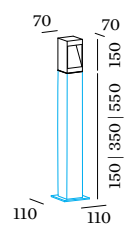

### 1.0

LED COB 7W | phase-cut dim  
220-240VAC | 50-60Hz  
aluminium powder coated

IP65 SDCM2 L70|50K 1.12kg

3000K | >90 CRI | 230lm

CODE
726178D5
726178A5
726178Q5