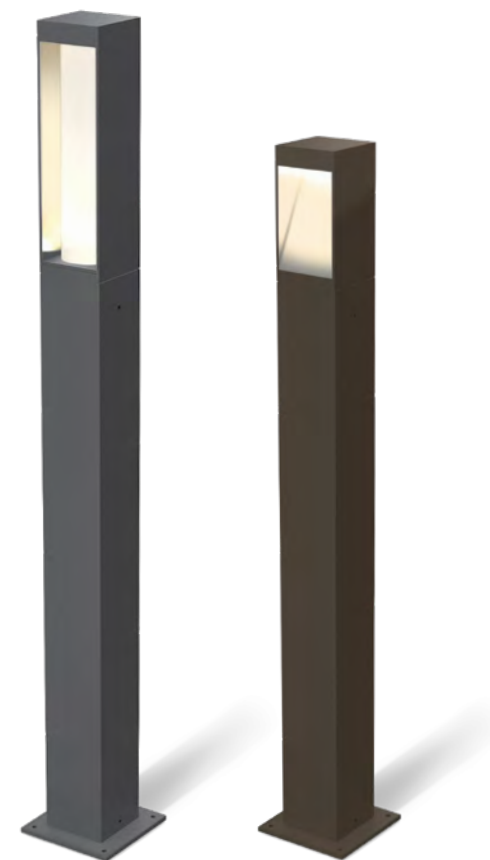

### 1.0

LED COB 7W | phase-cut dim  
220-240VAC | 50-60Hz  
aluminium powder coated

IP65 SDCM2 L70|50K 1.12kg

3000K | >90 CRI | 230lm

CODE
726178D5
726178A5
726178Q5