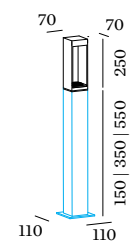

### 1.0

LED COB 7W | phase-cut dim  
220-240VAC | 50-60Hz  
aluminium powder coated

IP65 SDCM2 L70|50K 1.12kg

3000K | >90 CRI | 230lm

CODE
726178D5
726178A5
726178Q5

### 2.0

LED COB 7W | phase-cut dim  
220-240VAC | 50-60Hz  
aluminium powder coated  
PMMA diffuser

IP65 SDCM2 L70|50K 1.10kg

3000K | >90 CRI | 230lm

CODE
726288D5
726288A5
726288Q5