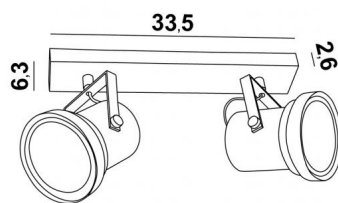

ATHENA 2

ATHENA 2 in brushed bronze

Rectangular base with two spotlights 12V (bulbs Ø111mm). Also available with 1 or 3 spotlights

OVERALL SIZES

L33,5 x 6,3cm - H19→22cm

Spotlight : Ø8→11,5 x 12cm

BASE

33,5 x 6,3 x 2,6cm

TECHNICAL DATA

Two spotlights mounted on 360° adjustable joints (horizontally)

The spotlights that can be turned 180° (vertically)

Two spotlights designed for AR111 - Ø111mm bulbs (G53 base)

Two spotlights powered in 12V by two transformers :