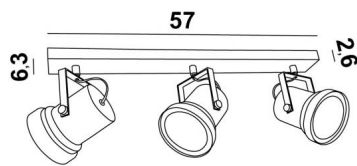

## ATHENA 3

ATHENA 3 in brushed bronze

Rectangular base with three spotlights 12V (bulbs Ø111mm). Also available with 1 or 2 spotlights

### OVERALL SIZES

L57 x 6,3cm - H19→22cm

Spotlight : Ø8→11,5 x 12cm

### BASE

57 x 6,3 x 2,6cm