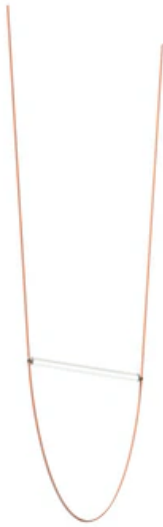

Wireline

by Formafantasma , 2021

Suspension lamp with diffused light. Tubular in transparent extruded glass and internal diffuser in opal PC. Ferrules made with CNC technology in satin stainless steel. Extruded cable in pink and forest green rubber. Injection molded PC rosette in the same finishes as the cable. The electronics integrated in the ceiling rose allows the use of different dimerization systems: push, 1-10, potentiometer, DALI. In the absence of these systems, the luminous flux can be set during installation, with the push system included in the canopy. Useful length of the cable 3mt.

Mounting	Pendant
Environment	Indoor
Weight	7,50 Kg
Light sources available	1 x LED module 45W 2793lm 2700K CRI90 [i] Dimmable
Emergency	Without
Dimmer	Included 1-10 Push/Dali
Voltage	100-277V
Power	45W
Battery	No
Supply included	No

Cord Length	3 m mm
Materials	Glass, Stainless steel, Rubber, Polycarbonate

Colors	<ul style="list-style-type: none"> F9520039 - Forest Green F9520034 - Pink
---------------	--