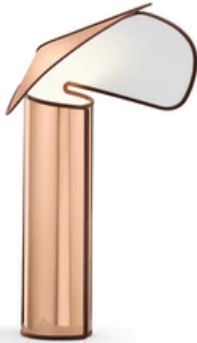

## Chiara Table

by Mario Bellini , 2020

Table lamp composed of a reflecting body in aluminium in 3 colour variations, finished internally with an opaque white plastic film and folded and closed via hooks riveted to the sheet metal. A coloured seal in moulded tpu runs along the entire profile of the body. The internal base in extruded aluminium is attached to the body for stability and it also supports the bulb socket. The power cable has a dimmer switch to adjust the brightness. Usable cable length: 1.9 m

<b>Mounting</b>	Table
<b>Environment</b>	Indoor
<b>Weight</b>	1,3 Kg
<b>Light sources available</b>	1 x RF26261 LED 10W E14 800lm 2700K [e] Dimmable 1 x RF26260 LED 10W E14 900lm 3000K [e] Dimmable 1 x RF30264 LED 8W E14 700lm 3000K [e] Dimmable 1 x RF30263 LED 8W E14 900lm 2700K [e] Dimmable 1 x RF26565 LED 8W E14 700lm 3000K [e] Dimmable
<b>Emergency</b>	Without
<b>Switching</b>	si
<b>Dimmer</b>	Included
<b>Voltage</b>	220-240V
<b>Power</b>	Max 10W
<b>Battery</b>	No
<b>Supply included</b>	No
<b>Cord Length</b>	1,9 m mm
<b>Materials</b>	Aluminum, TPU
<b>Colors</b>	<ul style="list-style-type: none"> <li><span style="display: inline-block; width: 10px; height: 10px; background-color: #808080; border-radius: 50%; margin-right: 5px;"></span> F1595023 - Dark Grey with olive green edge</li> <li><span style="display: inline-block; width: 10px; height: 10px; background-color: #c0c0c0; border-radius: 50%; margin-right: 5px;"></span> F1595004 - Aluminum with anthracite edge</li> <li><span style="display: inline-block; width: 10px; height: 10px; background-color: #e0e0e0; border-radius: 50%; margin-right: 5px;"></span> F1595034 - Pink gold with oxide red edge</li> </ul>