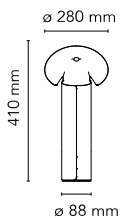

## Chiara Table

by Mario Bellini , 2020

Table lamp composed of a reflecting body in aluminium in 3 colour variations, finished internally with an opaque white plastic film and folded and closed via hooks riveted to the sheet metal. A coloured seal in moulded tpu runs along the entire profile of the body. The internal base in extruded aluminium is attached to the body for stability and it also supports the bulb socket. The power cable has a dimmer switch to adjust the brightness. Usable cable length: 1.9 m

<b>Mounting</b>	Table
<b>Environment</b>	Indoor
<b>Weight</b>	1,3 Kg
<b>Light sources available</b>	1 x RF26261 LED 10W E14 800lm 2700K [e] Dimmable 1 x RF26260 LED 10W E14 900lm 3000K [e] Dimmable 1 x RF30264 LED 8W E14 700lm 3000K [e] Dimmable 1 x RF30263 LED 8W E14 900lm 2700K [e] Dimmable 1 x RF26565 LED 8W E14 700lm 3000K [e] Dimmable
<b>Emergency</b>	Without
<b>Switching</b>	si
<b>Dimmer</b>	Included
<b>Voltage</b>	220-240V
<b>Power</b>	Max 10W
<b>Battery</b>	No
<b>Supply included</b>	No
<b>Cord Length</b>	1,9 m mm
<b>Materials</b>	Aluminum, TPU
<b>Colors</b>	<ul style="list-style-type: none"> <li><span style="display: inline-block; width: 10px; height: 10px; background-color: #808080; border-radius: 50%; margin-right: 5px;"></span> F1595023 - Dark Grey with olive green edge</li> <li><span style="display: inline-block; width: 10px; height: 10px; background-color: #c0c0c0; border-radius: 50%; margin-right: 5px;"></span> F1595004 - Aluminum with anthracite edge</li> <li><span style="display: inline-block; width: 10px; height: 10px; background-color: #e0e0e0; border-radius: 50%; margin-right: 5px;"></span> F1595034 - Pink gold with oxide red edge</li> </ul>