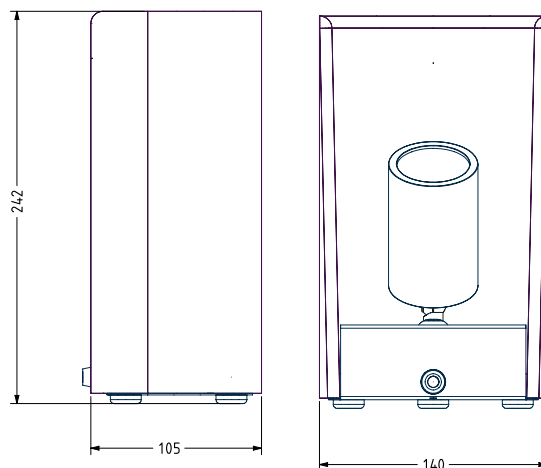

Name **COOMBE (OUTDOOR)**
Number **N187**
Collection **NAUTIC**

TEKNA

General

Location Outdoor
Main material Brass
IP rating IP65
Class I
Bathroom zone .
Voltage 230V AC
Driver Required No
Cable length (m) .
Dimensions (mm/ W-H-D) .
Mounting method Stand-Alone
Brut weight (kg) .
Gross weight (kg) .
Packing (mm / W-H-D) .
Energy Efficiency % .

Lamp

Light source LED
Number of light sources 1
Socket Type .
Bulb shape COB
Max Lamp Length .
power consumption 6W
Luminous Flux 482 lm
Colour Temp 2700K
CRI 95
Lifetime 25000
Beam angle 10° - 23° - 36°