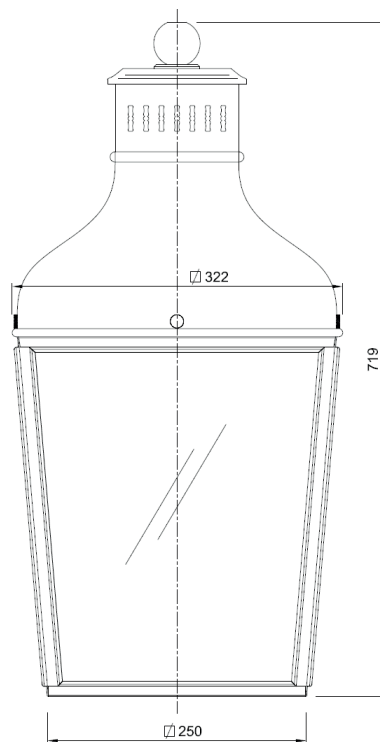

Name **MONTROSE PENDANT-LED**
 Number **N152**
 Collection **NAUTIC**

TEKNA

General

Location Indoor/outdoor
 Main material Brass/glass
 IP rating IP43
 Class I
 Bathroom zone Zone 3
 Voltage 230V
 Driver Required Included
 Cable length (m) made to order
 Dimensions (mm/ W-H-D) 322x719x323
 Mounting method Suspension rod
 Brut weight (kg) 7
 Gross weight (kg) 6,5
 Packing (mm / W-H-D) 460x460x951
 Energy Efficiency % A

Lamp

Included
 Light source COB LED 12W
 Number of light sources 1
 Soket Type Flatspot
 Bulb shape Flatspot 2
 Max Lamp Length .
 power consumption 12W
 Luminous Flux 850lm
 Colour Temp 2700K /3000K
 CRI 97
 Lifetime 25000
 Beam angle 60°°