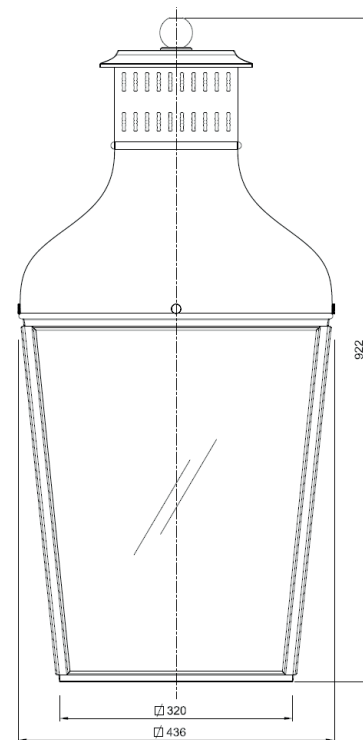

Name **MONTROSE LARGE PENDANT-LED**
 Number **N154**
 Collection **NAUTIC**

TEKNA

General

Location Indoor/outdoor
 Main material Brass/glass
 IP rating IP43
 Class I
 Bathroom zone Zone 3
 Voltage 230V
 Driver Required Integrated
 Cable length (m) made to order
 Dimensions (mm/ W-H-D) 436-922-436
 Mounting method Suspension rod
 Brut weight (kg) 13
 Gross weight (kg) 11
 Packing (mm / W-H-D) 460x460x950
 Energy Efficiency % A

Lamp

Included
 Light source COB LED 12W
 Number of light sources 1
 Soket Type Flatspot
 Bulb shape Flatspot 2
 Max Lamp Length .
 power consumption 12W
 Luminous Flux 850lm
 Colour Temp 2700K /3000K
 CRI 97
 Lifetime 25000
 Beam angle 60°°