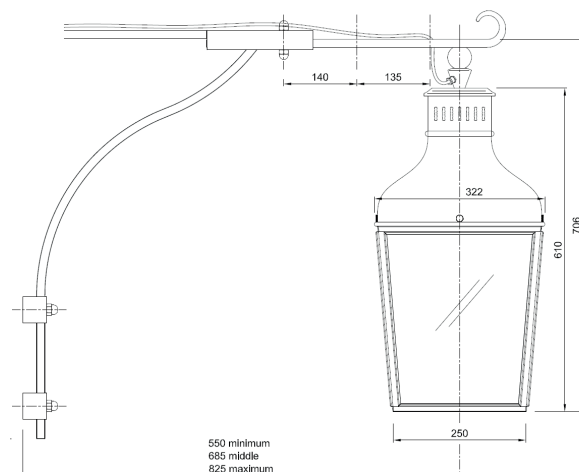

Name **MONTROSE WALL-LED**
Number **N157**
Collection **NAUTIC**

TEKNA

General

Location Indoor/outdoor
Main material Brass/glass
IP rating IP43
Class I
Bathroom zone Zone 3
Voltage 230V
Driver Required Integrated
Cable length (m) 0,3
Dimensions (mm/ W-H-D) 322-822-761
Mounting method Wall bracket
Brut weight (kg) 7
Gross weight (kg) 6,5
Packing (mm / W-H-D) 460x460x950
Energy Efficiency % A

Lamp

Included
Light source COB LED 12W
Number of light sources 1
Soket Type Flatspot
Bulb shape Flatspot 2
Max Lamp Length .
power consumption 12W
Luminous Flux 850lm
Colour Temp 2700K /3000K
CRI 97
Lifetime 25000
Beam angle 60°°