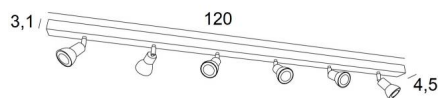

CALLISTO 6

CALLISTO 6 in structured white

A very discrete ceiling spotlights, easy to place. Minimalist design where the bulbs are completely covered. Essential for adding more light to your interior in all discretion

Rectangular base with six LED spotlights (GU10 without driver). Also available with 1, 2, 3, 4 or 5 spotlights on a round, square or rectangular ceiling base

Possibility of fitting high-powered bulbs

OVERALL SIZES

L120 x 4,5cm H8,5→13,5cm

Spotlight : Ø2,8→5,3cm L7cm

BASE

120 x 4,5 x 3,1cm

TECHNICAL DATA

Six spotlights mounted on 360° adjustable joints

Six GU10 fittings

No driver : this luminaire works directly on 230V