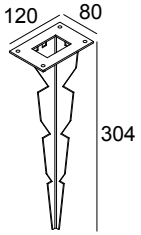

PIN 19

15222 0030

 [View on website](#)

General info

LOCATION	outdoor
WEIGHT (KG)	0.5

For detailed installation instructions, please consult the manual: [15222_0030_HAND.pdf](#)

WHERE USED

27511 8300 TIMON 25 830