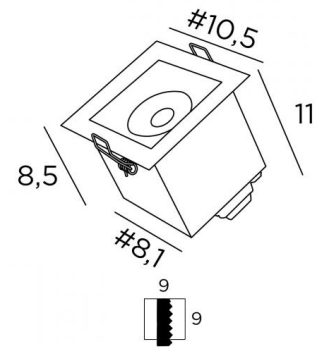

OURANOS 1

OURANOS 1 in brushed bronze, black inside

Square built-in light with a spotlight (230V) without transformer. Also available with 2 spotlights

OVERALL SIZES

#10,5cm H11cm

TECHNICAL DATA

One 40° adjustable spotlight integrated in a square box ready to be recessed

One GU10 fitting

The inside box is finished in structured black

Dimmable recessed spotlight

Placement :

A square ceiling cutout : 9cm

Straighten the clips and insert them into the ceiling cutout

No driver : this recessed lamp works directly on 230V