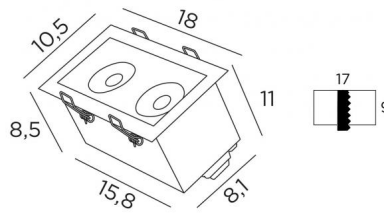

## OURANOS 2

OURANOS 2 BOX in brushed chrome, black inside

Rectangular built-in light with two spotlights (230V) without transformer. Also available with 1 spotlight

### OVERALL SIZES

18 x 10,5cm H11cm

### TECHNICAL DATA

Two 40° adjustable spotlights integrated in a rectangular box ready to be recessed

Two GU10 fittings

The inside box is finished in structured black

Dimmable recessed spotlights

### Placement :

A rectangular ceiling cutout : 9 x 17cm

Straighten the clips and insert them into the ceiling cutout

No driver : this recessed spotlights works directly on 230V