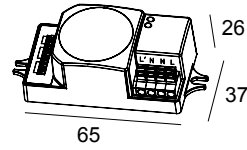

# PRESENCE DETECTION HF SENSOR

300 90 311

 [View on website](#)

**General info**

<b>LOCATION</b>	indoor
<b>INGRESS PROTECTION</b>	IP20
<b>WEIGHT (KG)</b>	0.1
<b>INFORMATION</b>	HIDDEN MOUNTING DUE TO RADAR SENSOR DETECTION ANGLE PRESENCE DETECTION: 30° - 150° WITH DAYLIGHT SENSOR HOLD TIME : 5 sec. - 30 min. MAX.6m MOUNTING HEIGHT MAX.400W (CAPACITIVE) / MAX.1200W (RESISTIVE)