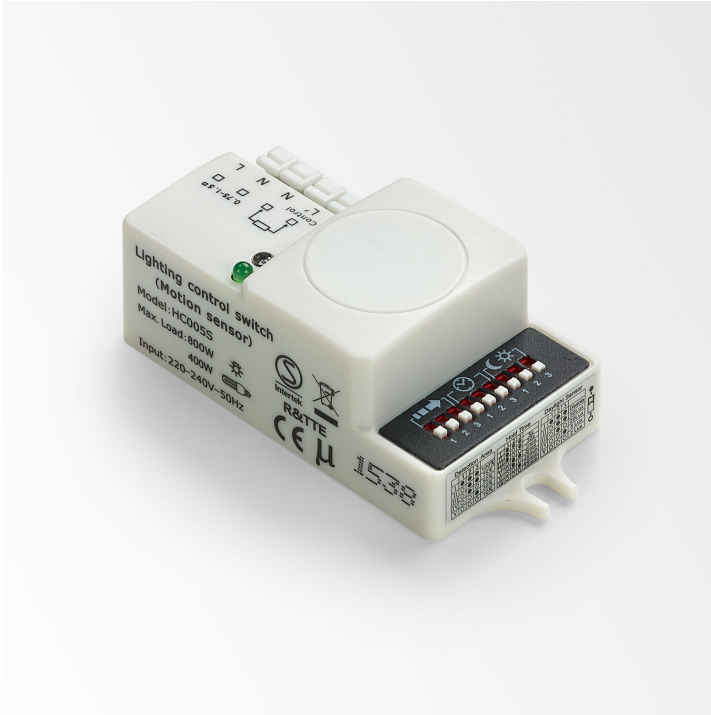

# PRESENCE DETECTION HF SENSOR

300 90 311

 [View on website](#)

**General info**

<b>LOCATION</b>	indoor
<b>INGRESS PROTECTION</b>	IP20
<b>WEIGHT (KG)</b>	0.1
<b>INFORMATION</b>	HIDDEN MOUNTING DUE TO RADAR SENSOR DETECTION ANGLE PRESENCE DETECTION: 30° - 150° WITH DAYLIGHT SENSOR HOLD TIME : 5 sec. - 30 min. MAX.6m MOUNTING HEIGHT MAX.400W (CAPACITIVE) / MAX.1200W (RESISTIVE)