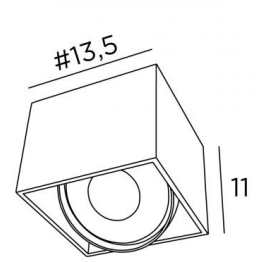

ATRIA 1 MOBILE

ATRIA 1 MOBILE in structured white

Ceiling spotlight with one mobile bulb (Ø111mm). Also available with a fixed bulb

BASE

#13,5 x 11cm

TECHNICAL DATA

Ceiling spotlight suitable for one AR111 - Ø111mm bulb (G53 base)

Bulb powered in 12V by a transformer :

12-230V 50-60Hz 3-60W

and designed for LED bulb

The bulb is adjustable through 40°

Dimmable ceiling spotlight

A fixing plate for the ceiling box ([plan in PDF](#))

Mandatory use of a LED bulb (safety)