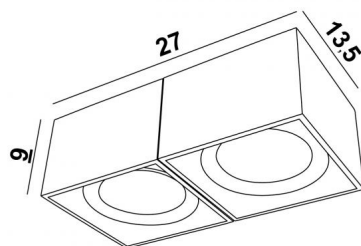

ATRIA 2 FIXE

ATRIA 2 FIXE in structured black

Ceiling lamp with two fixed bulbs 12V (Ø111mm). Also available with one bulb

BASE

27 x 13,5 x 9cm

TECHNICAL DATA

Ceiling spotlights suitable for two AR111 - Ø111mm bulbs (G53 base)