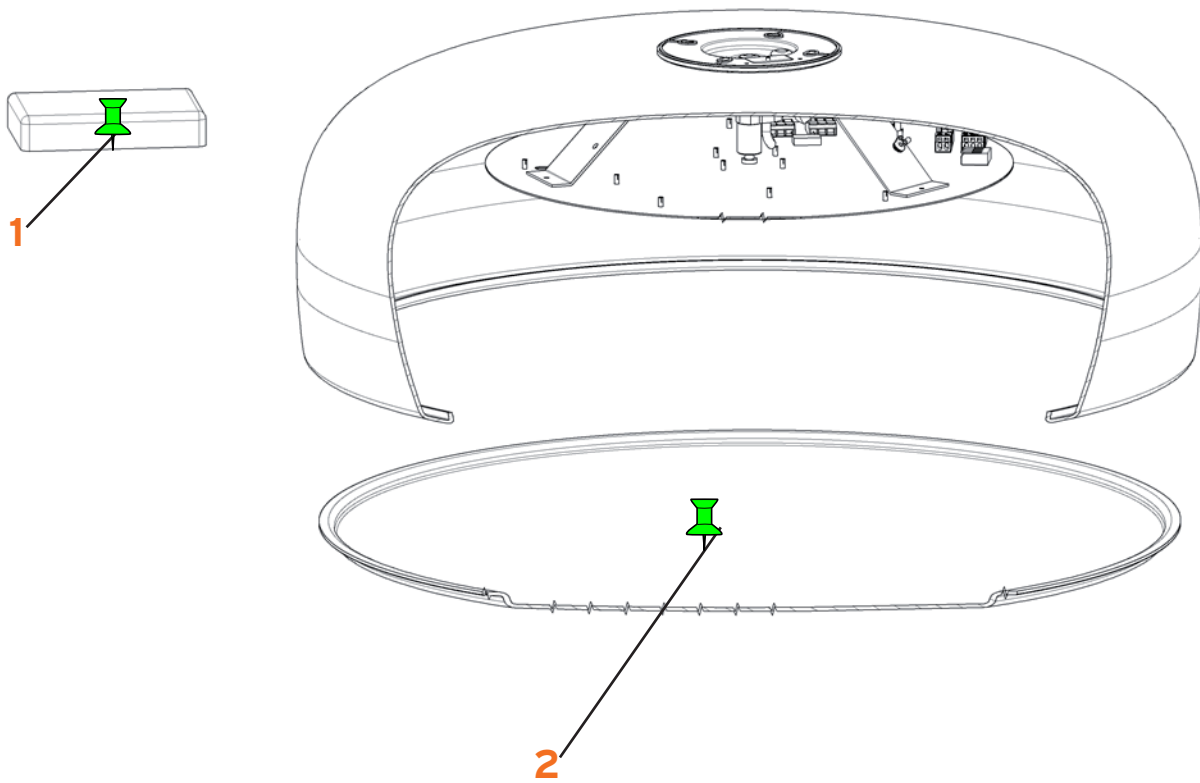

SMITHFIELD C PRO

Jasper Morrison

FLOS

www.flos.com

1. Alimentatore elettronico LED :: Led Power Supply

RF24191

2. Diffusore metacrilato :: Methacrylate diffuser

RF19022