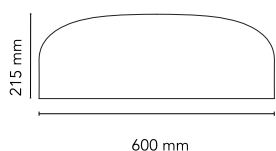

Mounting	Ceiling
Environment	Indoor
Weight	5 Kg
Light sources available	108 x LED 30W 2700K 2791lm CRI90 [i]
Emergency	Without
Switching	Dimming PUSH DIM
Voltage	220-240V
Power	30W
Battery	No
Supply included	Yes