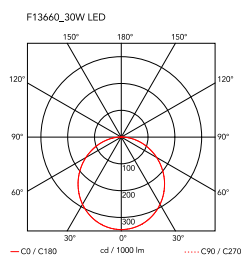

Mounting	Ceiling
Environment	Indoor
Weight	5 Kg
Light sources available	108 x LED 30W 2700K 2791lm CRI90 [i]
Emergency	Without
Switching	Dimming PUSH DIM
Voltage	220-240V
Power	30W
Battery	No
Supply included	Yes