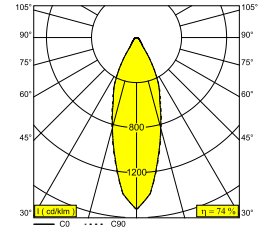

[View on website](#)

General info

LOCATION	indoor-outdoor
INSTALLATION	Ceiling Recessed
CUTOUT SHAPE/SIZE (MM)	round - 76
RECESSED DEPTH (MM)	90
THICKNESS OF MOUNTING SURFACE (MM)	min.5
INGRESS PROTECTION	IP65
WEIGHT (KG)	0.2
ADJUSTABILITY	non adjustable
INFORMATION	REFLECTOR FL-33° EXCL.LED POWER SUPPLY 350-500mA-DC

Electrical info

CLASS	III
DIM TYPE	depending on type of external power supply
ENERGY CLASS	D

Lightsource info

LIGHTSOURCE NAME	LED
LIGHTSOURCE	LED array 5,8-8,6W / CRI>90 (R9: 52) / 3000K / 787-1089lm
TM-30 VALUES	Rf: 90 / Rg: 99
SDCM	SDCM1
RISKGROUP	RG1
LM80	L90B10 > 50000
LED TECHNICS (LIGHT SOURCE)	1089lm // 8,6W // 127lm/W
LED TECHNICS (LUMINAIRE)	803lm // 10W // 81lm/W

Requirements

LED POWER SUPPLY 350 / 500mA-DC DIM

For detailed installation instructions, please consult the manual: [19434_XXXX_HAND.pdf](#)