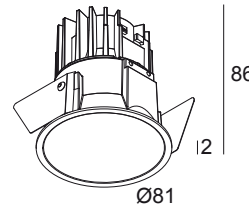

[View on website](#)

General info

LOCATION	indoor-outdoor
INSTALLATION	Ceiling Recessed
CUTOUT SHAPE/SIZE (MM)	round - 76
RECESSED DEPTH (MM)	90
THICKNESS OF MOUNTING SURFACE (MM)	min.5
INGRESS PROTECTION	IP65
WEIGHT (KG)	0.2
ADJUSTABILITY	non adjustable
INFORMATION	REFLECTOR FL-33° EXCL.LED POWER SUPPLY 350-500mA-DC

Electrical info

CLASS	III
DIM TYPE	depending on type of external power supply
ENERGY CLASS	D

Lightsource info

LIGHTSOURCE NAME	LED
LIGHTSOURCE	LED array 5,8-8,6W / CRI>90 (R9: 52) / 3000K / 787-1089lm
TM-30 VALUES	Rf: 90 / Rg: 99
SDCM	SDCM1
RISKGROUP	RG1
LM80	L90B10 > 50000
LED TECHNICS (LIGHT SOURCE)	1089lm // 8,6W // 127lm/W
LED TECHNICS (LUMINAIRE)	803lm // 10W // 81lm/W

Requirements

LED POWER SUPPLY 350 / 500mA-DC DIM

For detailed installation instructions, please consult the manual: [19434_XXXX_HAND.pdf](#)