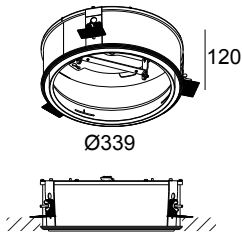

## MULTINOVA 30 RECESSED KIT

27910 0050

 [View on website](#)

General info	
LOCATION	indoor
CUTOUT SHAPE/SIZE (MM)	round - 341
RECESSED DEPTH (MM)	200
THICKNESS OF MOUNTING SURFACE (MM)	max.25
WEIGHT (KG)	2.3
INFORMATION	Max. tilt of Multinova 30 = 15°