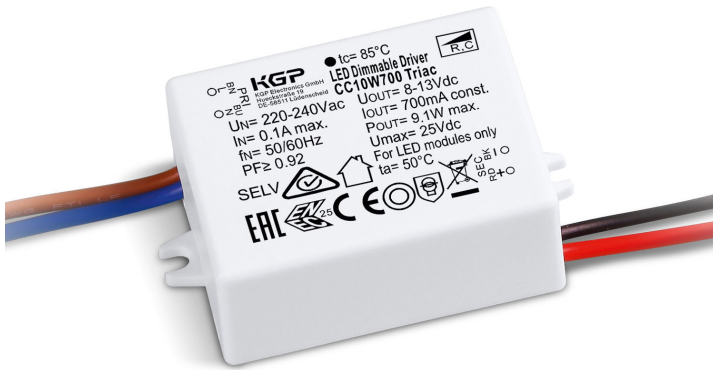

LED POWER SUPPLY 500mA / 10W DIM8

21012 0318

Image may differ from the actual product

 [View on website](#)

General info	
LOCATION	indoor
CUTOUT SHAPE/SIZE (MM)	round - 40
INGRESS PROTECTION	IP44
WEIGHT (KG)	0.1
INFORMATION	MAINS DIMMING - TRAILING EDGE OUTPUT: 500mA / 10W / 13-20V-DC $\lambda > 0,9$ Inrush current : 10A - 400 μ s @ 230V-AC Max. 32 units on circuit breaker B 16A @ 230V-AC
Electrical info	
CLASS	II
DIM TYPE	mains (phase cut-off)