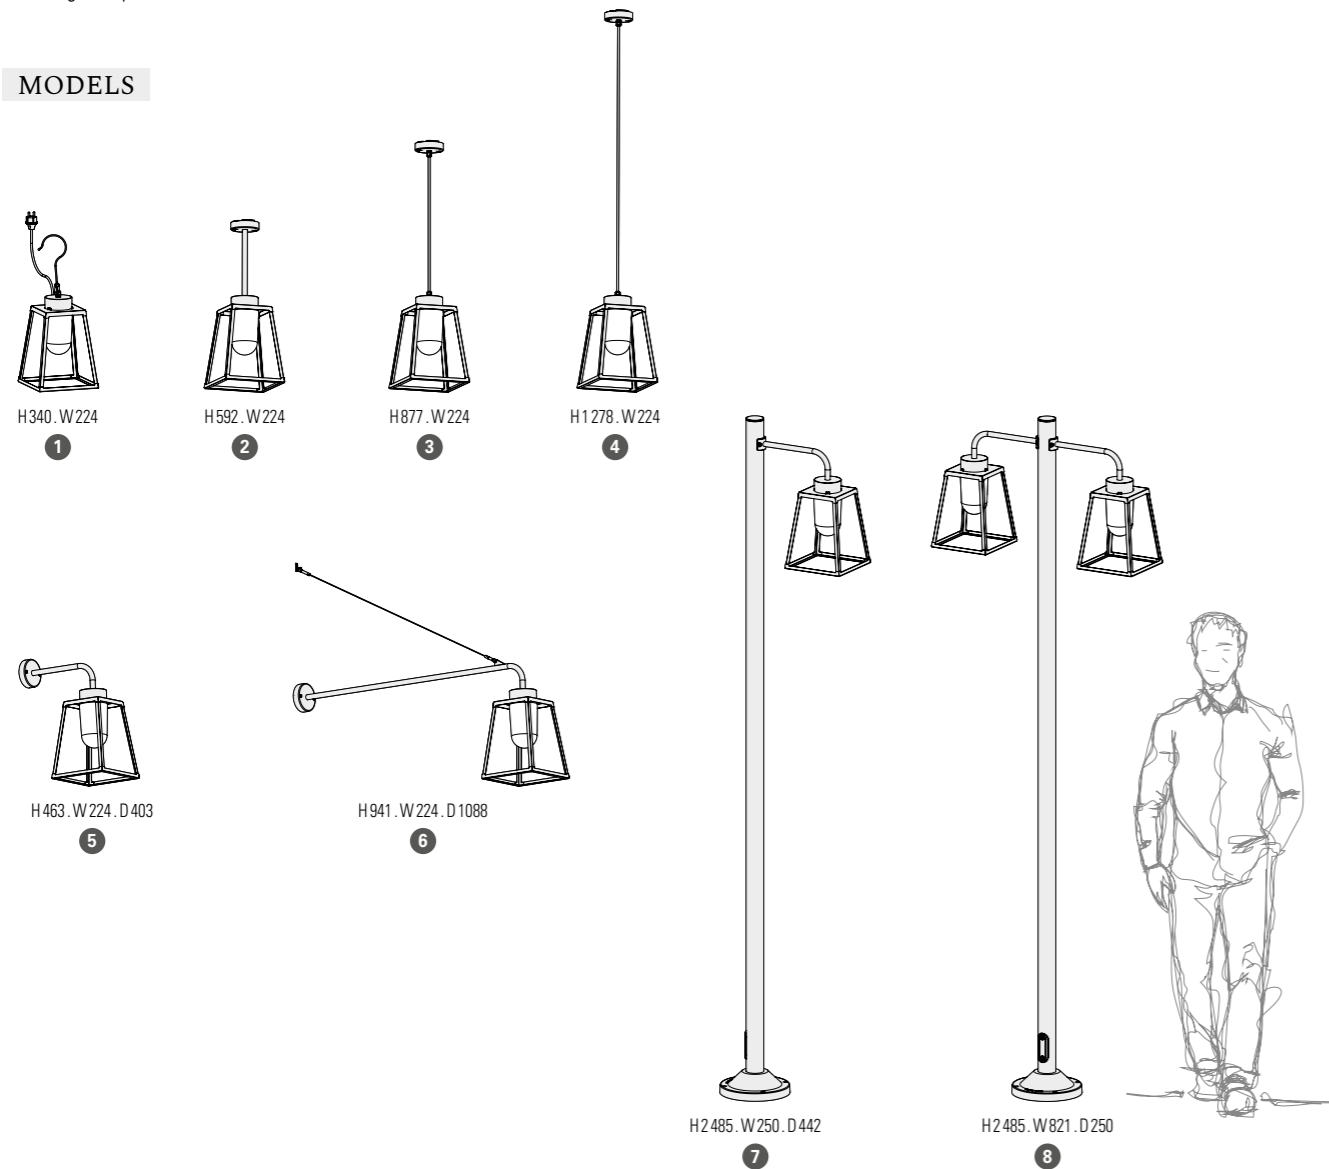

Lampio 1

Design by Stéphane Joyeux

Lampio 1

Lampio 2

Lampio 4

Lampiok 1

IP65 (lantern)
Class 2
Class 1 (models 7 and 8)

Aluminium or tinted lacquered brass or patinated lacquered copper
Cup, rod, bracket and pole: black grey 107 (RAL 7021)
Clear or frosted glass diffuser

SOURCE

E27 - 52W max Ø68 mm - H150 mm max

E27 (2450 lm)
Real light output/frosted - 1558 lm
Real light output/clear - 1673 lm

MODELS

Lampiok 1

REFERENCES

Replace ●●● with the colour code or the material code/ replace (●) with the country's electrical plug code

MODELS	DIFFUSERS	E27	CORNER PLATE	SPARE DIFFUSERS
1	CLEAR GLASS	131 001 ●●●(●)		165 035 609
	FROSTED GLASS	131 002 ●●●(●)		165 035 610
2	CLEAR GLASS	131 003 ●●●		165 035 609
	FROSTED GLASS	131 004 ●●●		165 035 610
3	CLEAR GLASS	131 005 ●●●		165 035 609
	FROSTED GLASS	131 006 ●●●		165 035 610
4	CLEAR GLASS	131 007 ●●●		165 035 609
	FROSTED GLASS	131 008 ●●●		165 035 610
5	CLEAR GLASS	131 009 ●●●	147 005 ●●●	165 035 609
	FROSTED GLASS	131 010 ●●●		165 035 610
6	CLEAR GLASS	131 011 ●●●		165 035 609
	FROSTED GLASS	131 012 ●●●		165 035 610
7	CLEAR GLASS	131 013 ●●●		165 035 609
	FROSTED GLASS	131 014 ●●●		165 035 610
8	CLEAR GLASS	131 015 ●●●		165 035 609
	FROSTED GLASS	131 016 ●●●		165 035 610