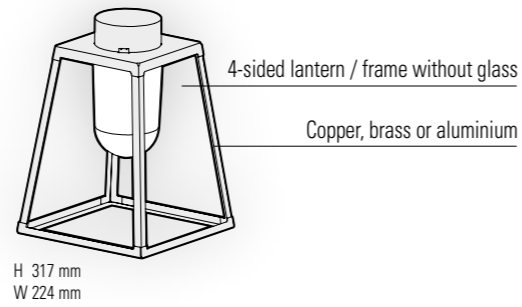

Lampio 1

Design by Stéphane Joyeux

Lampio 1

Lampio 2

Lampio 4

Lampiok 1

IP65 (lantern)
Class 2
Class 1 (models 7 and 8)

Aluminium or tinted lacquered brass or patinated lacquered copper
Cup, rod, bracket and pole: black grey 107 (RAL 7021)
Clear or frosted glass diffuser

SOURCE

E27 - 52W max Ø68 mm - H150 mm max

E27 (2450 lm)
Real light output/frosted - 1558 lm
Real light output/clear - 1673 lm

MODELS

Lampiok 1

REFERENCES

Replace ●●● with the colour code or the material code/ replace (●) with the country's electrical plug code