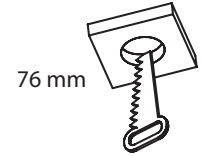

SPLENDOR DEEP

POWERLED	1 X 8W incl.	MOUNTING DEPTH	65 mm
REFLECTOR	40° incl.	MATERIAL	Aluminium
GEAR / DRIVER	230 VAC LED	WEIGHT (KG)	0.308
VOLTAGE	230 VAC	CRI	90 +
IP	IP20		

SPECIAL: Torsion springs and leaf springs included.
OPTION: Gold reflector: order nr. SPLE GOLD REF LECT

MODELS

	ARTICLE N°	DESCRIPTION	COLOUR	LUMENOUTPUT
	SPLE DEEP WWW WHST	Deep Splendor / 8W / Interior / Warm White 2700K	White Structure	600
	SPLE DEEP WAW WHST	Deep Splendor / 8W / Interior / Warm White 3000K	White Structure	600
	SPLE DEEP WWW BLAC	Deep Splendor / 8W / Interior / Warm White 2700K	Black Structure	600
	SPLE DEEP WAW BLAC	Deep Splendor / 8W / Interior / Warm White 3000K	Black Structure	600
	SPLE DEEP WWW RALX	Deep Splendor / 8W / Interior / Warm White 2700K	Any ral colour	600
	SPLE DEEP WAW RALX	Deep Splendor / 8W / Interior / Warm White 3000K	Any ral colour	600