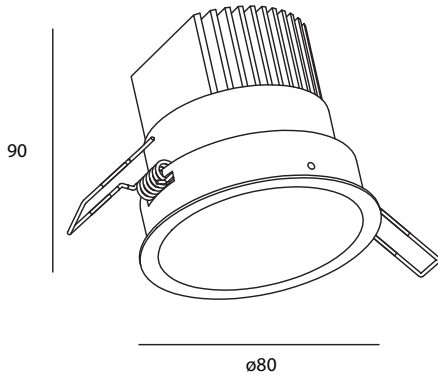

SPLENDOR DEEP

POWERLED	1 X 8W incl.	MOUNTING DEPTH	65 mm
REFLECTOR	40° incl.	MATERIAL	Aluminium
GEAR / DRIVER	230 VAC LED	WEIGHT (KG)	0.308
VOLTAGE	230 VAC	CRI	90 +
IP	IP20		

SPECIAL: Torsion springs and leaf springs included.
OPTION: Gold reflector: order nr. SPLE GOLD REF LECT

MODELS

	ARTICLE N°	DESCRIPTION	COLOUR	LUMENOUTPUT
	SPLE DEEP WWW WHST	Deep Splendor / 8W / Interior / Warm White 2700K	White Structure	600
	SPLE DEEP WAW WHST	Deep Splendor / 8W / Interior / Warm White 3000K	White Structure	600
	SPLE DEEP WWW BLAC	Deep Splendor / 8W / Interior / Warm White 2700K	Black Structure	600
	SPLE DEEP WAW BLAC	Deep Splendor / 8W / Interior / Warm White 3000K	Black Structure	600
	SPLE DEEP WWW RALX	Deep Splendor / 8W / Interior / Warm White 2700K	Any ral colour	600
	SPLE DEEP WAW RALX	Deep Splendor / 8W / Interior / Warm White 3000K	Any ral colour	600