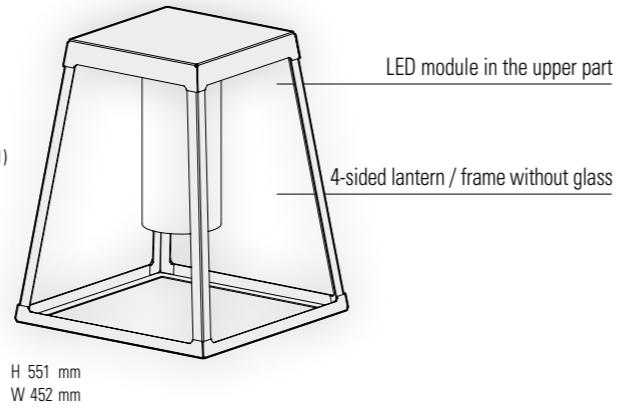

Lampiok 4

Lampiok 4

IP65 (lantern)
Class 1

Aluminium
For the two coloured version, bracket and mounting plate remain black grey 107 (RAL 7021)
Opal or satin-finish PMMA diffuser (models 1, 3, 5)
Satin-finish PMMA tube diffuser (models 2, 4, 6)

SOURCES

LED 35W - 3000K warm white
LED 35W - 4000K neutral white
LED 70W - 3000K warm white (model 1)
LED 70W - 4000K neutral white (model 1)

LED 35W - IP65
Real light output - 2720 lm
Real light output - 2940 lm
IRC > 80

LED 35W - IP65
Real light output - 3007 lm
IRC > 80

LED 70W - IP65
Real light output/opal - 5440 lm
Real light output/satin - 5885 lm
IRC > 80