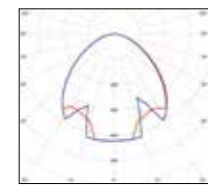

Lampiok 4

Lampiok 4

IP65 (lantern)
Class 1

Aluminium
For the two coloured version, bracket and mounting plate remain black grey 107 (RAL 7021)
Opal or satin-finish PMMA diffuser (models 1, 3, 5)
Satin-finish PMMA tube diffuser (models 2, 4, 6)

SOURCES

LED 35W - 3000K warm white
LED 35W - 4000K neutral white
LED 70W - 3000K warm white (model 1)
LED 70W - 4000K neutral white (model 1)

Models 1, 3 and 5

LED 35W - IP65
Real light output - 2720 lm
Real light output - 2940 lm
IRC > 80