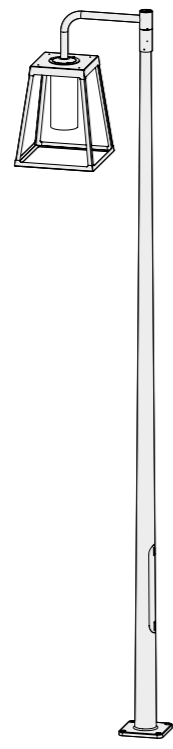

## SOURCES

LED 35W - 3000K warm white  
LED 35W - 4000K neutral white  
LED 70W - 3000K warm white (model 1)  
LED 70W - 4000K neutral white (model 1)

Models 1, 3 and 5

LED 35W - IP65  
Real light output - 2720 lm  
Real light output - 2940 lm  
IRC > 80

## MODELS

H883. W452. D720

1

H883. W452. D720

2

H4070. W452. D820

3

H4070. W452. D820

4

H4070. W452. D1390

5

H4070. W452. D1390

6