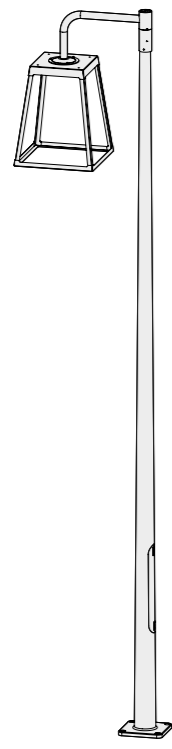

## SOURCES

LED 35W - 3000K warm white  
LED 35W - 4000K neutral white  
LED 70W - 3000K warm white (model 1)  
LED 70W - 4000K neutral white (model 1)

Models 1, 3 and 5

LED 35W - IP65  
Real light output - 2720 lm  
Real light output - 2940 lm  
IRC > 80

## MODELS

H883. W452. D720

1

H883. W452. D720

2

H4070. W452. D820

3

H4070. W452. D820

4

H4070. W452. D1390

5

H4070. W452. D1390

6