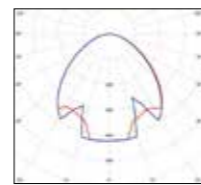

Models 2, 4 and 6

LED 35W - IP65  
Real light output - 3007 lm  
IRC > 80

Model 1

LED 70W - IP65  
Real light output/opal - 5440 lm  
Real light output/satin - 5885 lm  
IRC > 80