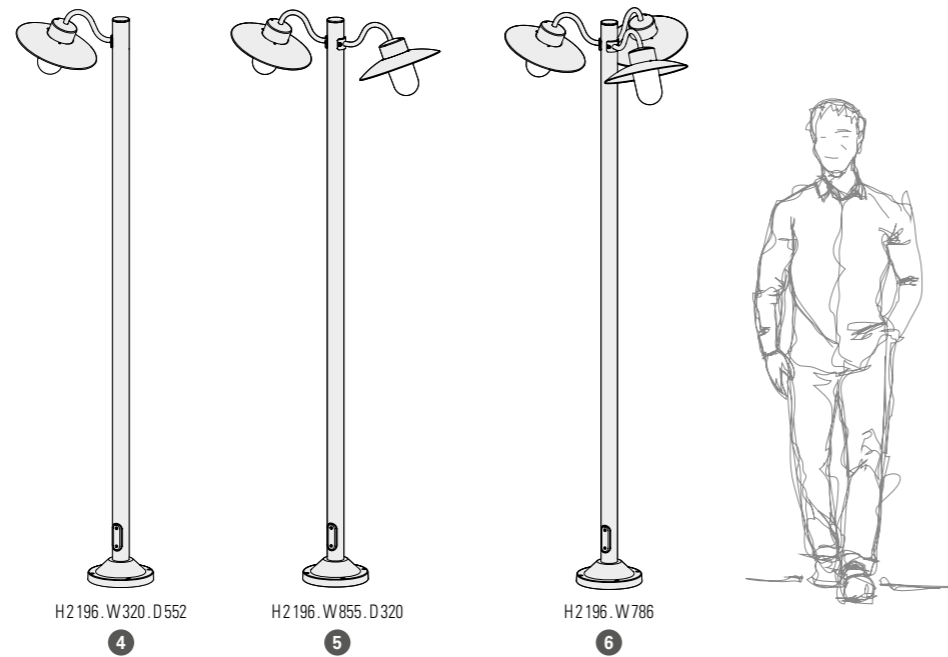

MODELS

REFERENCES

Replace ... with the colour code

MODELS	DIFFUSERS	E27	CORNER PLATE	SPARE DIFFUSERS
1	CLEAR GLASS	106 001 ...	147 005 ...	165 035 609
	FROSTED GLASS	106 002 ...		165 035 610
2	CLEAR GLASS	106 003 ...		165 035 609
	FROSTED GLASS	106 004 ...		165 035 610
3	CLEAR GLASS	106 005 ...		165 035 609
	FROSTED GLASS	106 006 ...		165 035 610
4	CLEAR GLASS	106 007 ...		165 035 609
	FROSTED GLASS	106 008 ...		165 035 610
5	CLEAR GLASS	106 009 ...		165 035 609
	FROSTED GLASS	106 010 ...		165 035 610
6	CLEAR GLASS	106 011 ...		165 035 609
	FROSTED GLASS	106 012 ...		165 035 610
8	CLEAR GLASS	106 013 ...	147 005 ...	165 035 609
	FROSTED GLASS	106 014 ...		165 035 610
9	CLEAR GLASS	106 015 ...	147 005 ...	165 035 609
	FROSTED GLASS	106 016 ...		165 035 610

COLOURS CODES

Replace ... with the colour code

	RAL 9005 JET BLACK	000
	SLATE GREY	059
	METAL GREY	023
	RAL 6009 BRITISH GREEN	019
	RAL 6009 FIR GREEN	067
	WHITE	001
	RAL 3020 TRAFFIC RED	056
	RAL 6018 YELLOW GREEN	015
	RAL 5009 MATT AZURE BLUE	134
	SANDSTONE	054
	OLD RUSTIC	046

Other colours on request

MATERIAL CODES

	BRUSHED LACQUERED COPPER	084
	BRUSHED RAW ZINC	092

With bracket and pole Velvet black 113 for all materials

MOUNTING

Wiring entry points in grey - Fixing kit included