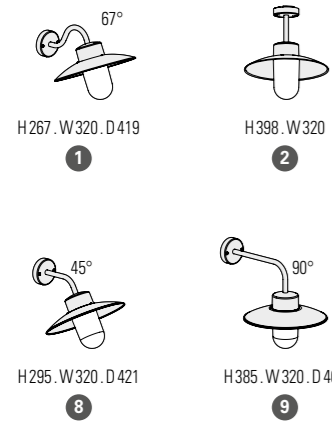

Belcour

IP44
Class 1

Aluminium or brushed lacquered copper or brushed raw zinc dome
Clear or frosted glass diffuser

SOURCE

E27 - 60W max Ø68 mm - H160 mm max

E27 (2450 lm)
Real light output/frosted - 1585 lm
Real light output/clear - 1583 lm

MODELS

REFERENCES

Replace ... with the colour code

MODELS	DIFFUSERS	E27	CORNER PLATE	SPARE DIFFUSERS
1	CLEAR GLASS	106 001 ...	147 005 ...	165 035 609
	FROSTED GLASS	106 002 ...		165 035 610
2	CLEAR GLASS	106 003 ...		165 035 609
	FROSTED GLASS	106 004 ...		165 035 610
3	CLEAR GLASS	106 005 ...		165 035 609
	FROSTED GLASS	106 006 ...		165 035 610
4	CLEAR GLASS	106 007 ...		165 035 609
	FROSTED GLASS	106 008 ...		165 035 610
5	CLEAR GLASS	106 009 ...		165 035 609
	FROSTED GLASS	106 010 ...		165 035 610
6	CLEAR GLASS	106 011 ...		165 035 609
	FROSTED GLASS	106 012 ...		165 035 610
8	CLEAR GLASS	106 013 ...	147 005 ...	165 035 609
	FROSTED GLASS	106 014 ...		165 035 610
9	CLEAR GLASS	106 015 ...	147 005 ...	165 035 609
	FROSTED GLASS	106 016 ...		165 035 610

COLOURS CODES

Replace ... with the colour code

	RAL 9005 JET BLACK	000
	SLATE GREY	059
	METAL GREY	023
	RAL 6009 BRITISH GREEN	019
	RAL 6009 FIR GREEN	067
	WHITE	001
	RAL 3020 TRAFFIC RED	056
	RAL 6018 YELLOW GREEN	015
	RAL 5009 MATT AZURE BLUE	134
	SANDSTONE	054
	OLD RUSTIC	046

Other colours on request

MATERIAL CODES

	BRUSHED LACQUERED COPPER	084
	BRUSHED RAW ZINC	092

With bracket and pole Velvet black 113 for all materials

MOUNTING

Wiring entry points in grey - Fixing kit included