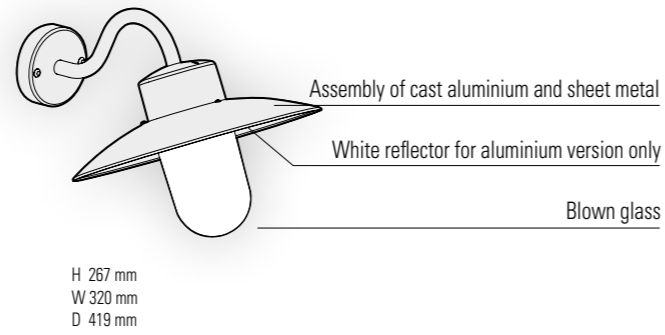

# Belcour

IP44  
Class 1

Aluminium or brushed lacquered copper or brushed raw zinc dome  
Clear or frosted glass diffuser

## SOURCE

E27 - 60W max Ø68 mm - H160 mm max

E27 (2450 lm)  
Real light output/frosted - 1585 lm  
Real light output/clear - 1583 lm