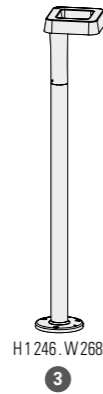

# Square

IP65  
IK09  
Class 1

Aluminium  
Satin-finish polycarbonate diffuser

## SOURCES

LED 30W - 2700K warm white  
LED 30W - 4000K neutral white

Model 1

LED 30W  
Real light output - 2716 lm  
IRC > 80

Models 2 to 4

LED 30W  
Real light output - 2691 lm  
IRC > 80

## MODELS

H 259 mm  
W 226 mm  
D 271 mm