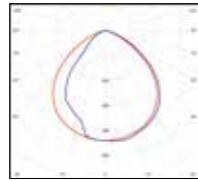

Square

IP65
IK09
Class 1

Aluminium
Satin-finish polycarbonate diffuser

SOURCES

LED 30W - 2700K warm white
LED 30W - 4000K neutral white

Model 1

LED 30W
Real light output - 2716 lm
IRC > 80