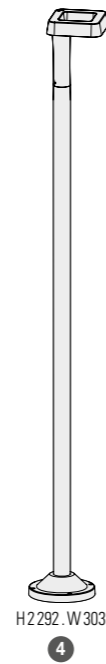

# Square

IP65  
IK09  
Class 1

Aluminium  
Satin-finish polycarbonate diffuser

## SOURCES

LED 30W - 2700K warm white  
LED 30W - 4000K neutral white

Model 1

LED 30W  
Real light output - 2716 lm  
IRC > 80

Models 2 to 4

LED 30W  
Real light output - 2691 lm  
IRC > 80

## MODELS

H 259 mm  
W 226 mm  
D 271 mm

## REFERENCES

Replace ... with the colour code

MODELS	LED 30W 2700K warm white	LED 30W 4000K neutral white
1	156 002 ...	156 001 ...
2	156 004 ...	156 003 ...
3	156 006 ...	156 005 ...
4	156 008 ...	156 007 ...