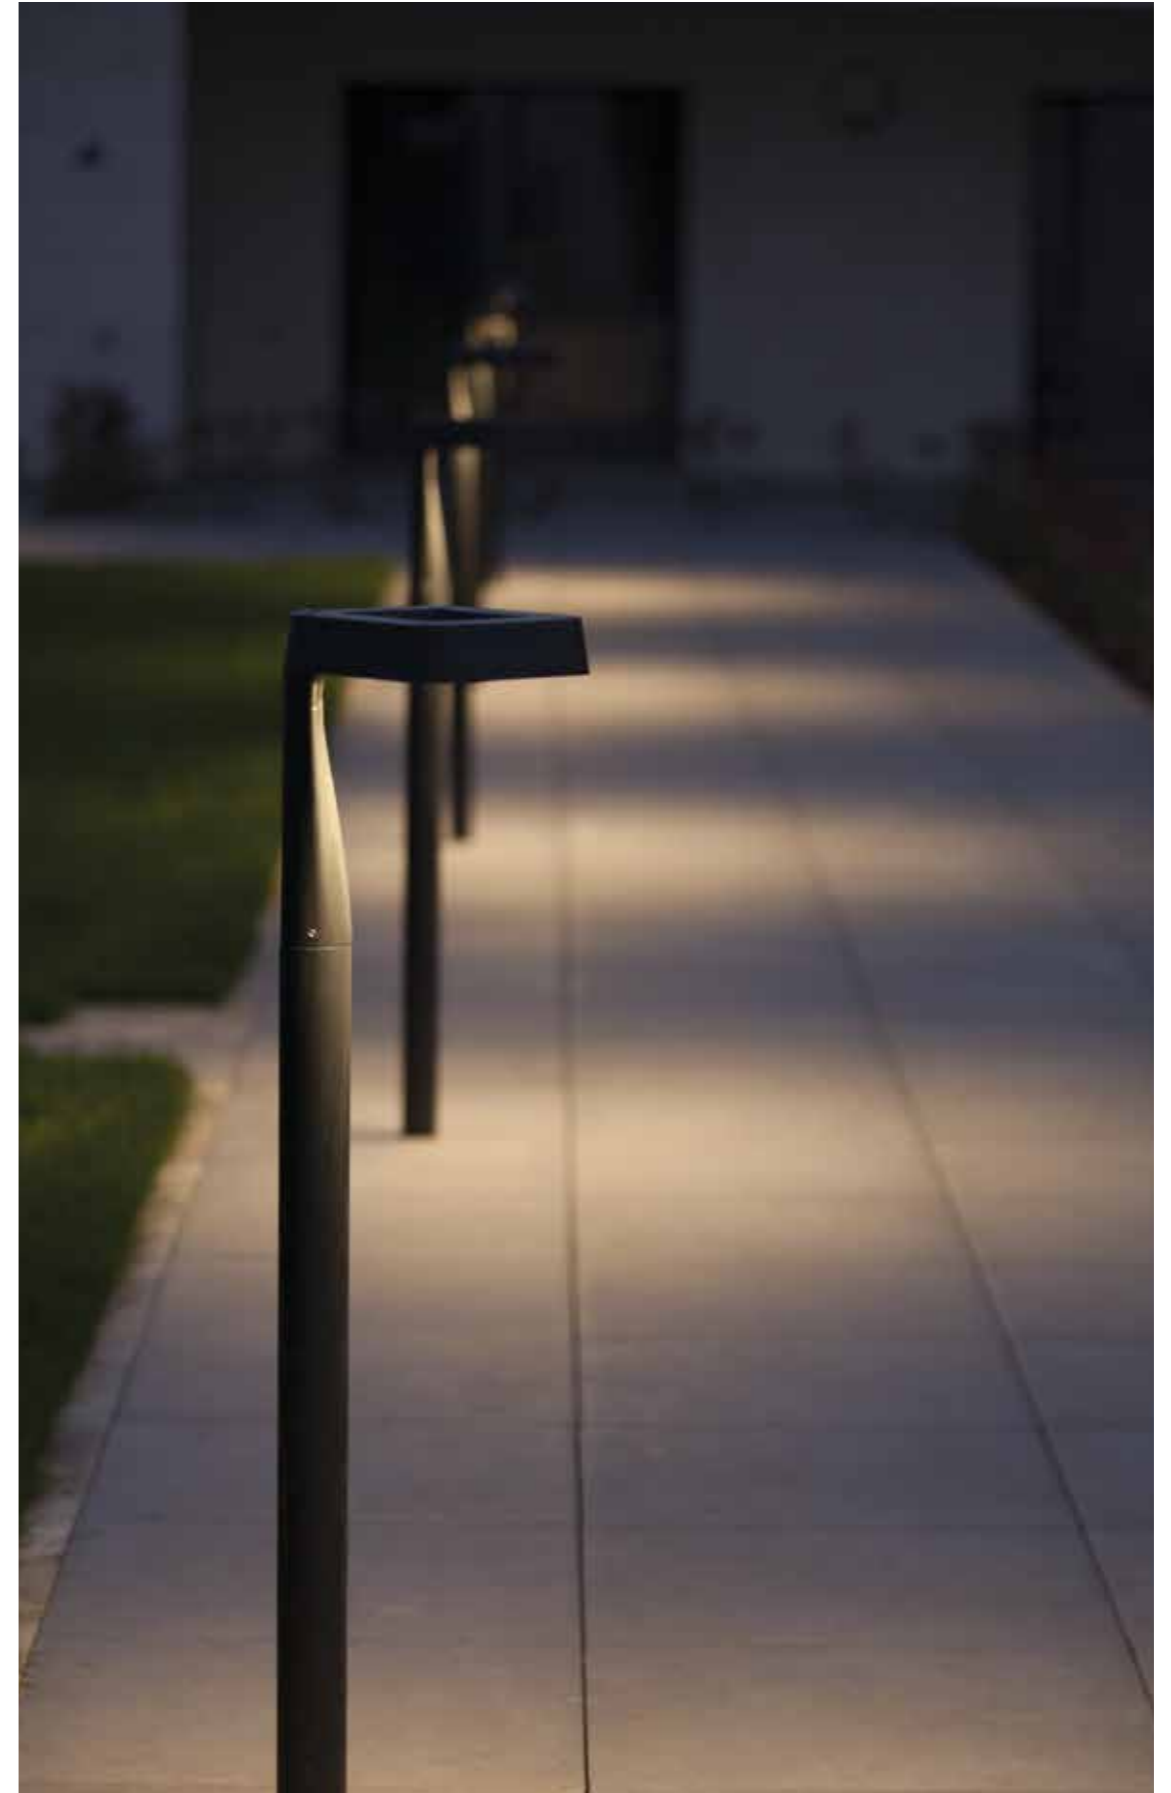

# Square

Design by Patrick Norguet

---

# Square

IP65  
IK09  
Class 1

Aluminium  
Satin-finish polycarbonate diffuser

## MODELS

H 259 mm  
W 226 mm  
D 271 mm