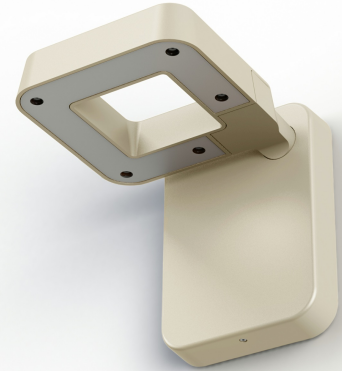

Square

catalogue 2020 p. 142

ref. 156001053

EAN. 3663660131520

Model ①

Technical data

Input voltage range	100 - 240 V AC
Class	1
IP	65
IK	09
Diffuser	Satin-finish polycarbonate
Source	Built-in LED
Color temperature real output	4000°K neutral white
Energy class	A++ / A
IRC	84
SDCM	-
Dimmable	No
UGR	-
ULR	-
Photobiological Risk group	No
Fixing kit	Yes
With sensor	No
With IP55 socket	No

Square

catalogue 2020 p. 142

ref. 156001053

EAN. 3663660131520

Model ①

Materials and finishes

Material	aluminium
Colour	Limestone - 053
Colour of the support	Limestone - 053

Logistic data