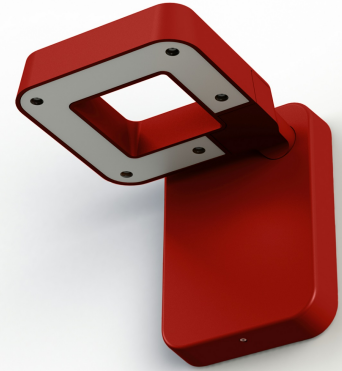

Square

catalogue 2020 p. 142

ref. 156001110

EAN. 3663660191975

Model ①

Technical data

Input voltage range	100 - 240 V AC
Class	1
IP	65
IK	09
Diffuser	Satin-finish polycarbonate
Source	Built-in LED
Color temperature real output	4000°K neutral white
Energy class	A++ / A
IRC	84
SDCM	-
Dimmable	No
UGR	-
ULR	-
Photobiological Risk group	No
Fixing kit	Yes
With sensor	No
With IP55 socket	No

Square

catalogue 2020 p. 142

ref. 156001110

EAN. 3663660191975

Model ①

Materials and finishes

Material	aluminium
Colour	Tomato red - 110
Colour of the support	Tomato red - 110

Logistic data