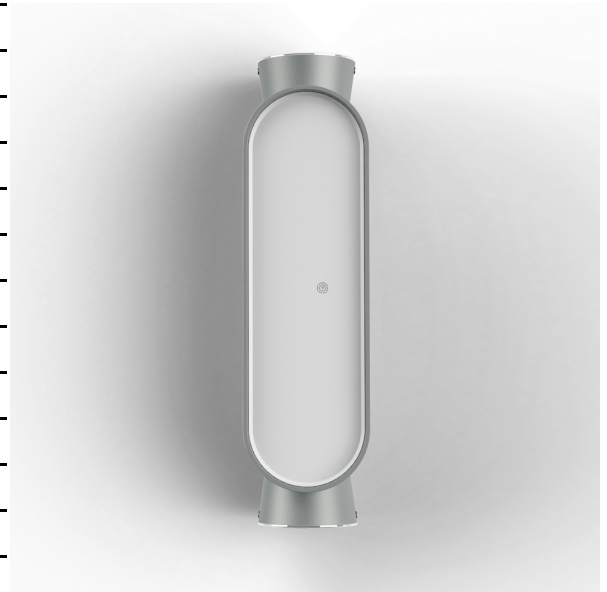

Technical data

Input voltage range	100 - 240 V AC
Class	2
IP	65
IK	10
Diffuser	Polycarbonate blanc
Source	Built-in LED
Color temperature real output	3000°K warm white
Energy class	A++ / A
IRC	75
SDCM	-
Dimmable	No
UGR	-
ULR	-
Photobiological Risk group	No
Fixing kit	Yes
With sensor	No
With IP55 socket	No

Materials and finishes

Material	aluminium
Colour	Silk grey - 105

Logistic data

Product dimensions	H.377 L.99 P.110
Net weight	1.780 Kg
Gross weight	1.950 Kg

Certifications and warranties

CE	Yes
UL	No
EAC	Yes
RoHS	Yes