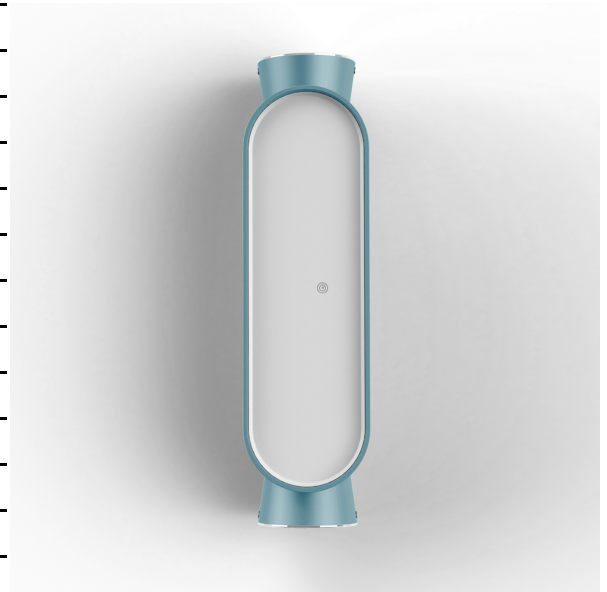

Technical data

| | |
|-------------------------------|----------------------|
| Input voltage range | 100 - 240 V AC |
| Class | 2 |
| IP | 65 |
| IK | 10 |
| Diffuser | Polycarbonate blanc |
| Source | Built-in LED |
| Color temperature real output | 4300°K neutral white |
| Energy class | A++ / A |
| IRC | 75 |
| SDCM | - |
| Dimmable | No |
| UGR | - |
| ULR | - |
| Photobiological Risk group | No |
| Fixing kit | Yes |
| With sensor | No |
| With IP55 socket | No |

Materials and finishes

| | |
|----------|------------|
| Material | aluminium |
| Colour | Blue - 111 |

Logistic data

| | |
|--------------------|------------------|
| Product dimensions | H.377 L.99 P.110 |
| Net weight | 1.780 Kg |
| Gross weight | 1.950 Kg |