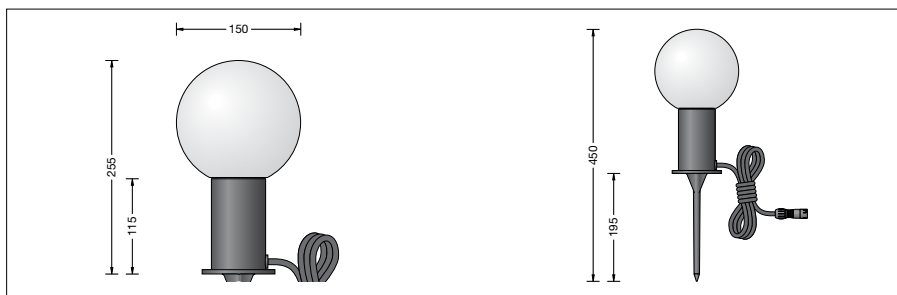

BEGA**55 038**

Plug & Play Garden luminaire

 IP 65

Project · Reference number

Date

Product data sheet

Application

BEGA Plug & Play
Portable garden luminaire with earthspike, connecting cable and 48 V plug.
Luminaire with opal glass for a soft and uniform light distribution.

Product description

Luminaire with earthspike made of glass-fibre reinforced polyamide synthetic
Opal glass with screw neck
Silicone gasket
5 m mains supply cable with 48 V plug
Safety class III 
Protection class IP 65
Dust-tight and protection against water jets
Impact strength IK06
Protection against mechanical impacts < 1 joule
CE – Conformity mark
Weight: 1.5 kg

Lamp

Module connected wattage	1.9 W
Luminaire connected wattage	2.4 W
Rated temperature	$t_a = 25 \text{ °C}$
Ambient temperature	$t_{a \text{ max}} = 60 \text{ °C}$
Voltage	48 V = DC

55 038 K3

Module designation	LED-0684/830
Colour temperature	3000 K
Colour rendering index	CRI > 80
Module luminous flux	295 lm
Luminaire luminous flux	239 lm
Luminaire luminous efficiency	99,6 lm/W