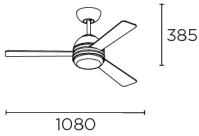

Kai

Jordi Blasi

30-7999-14-F9

Fan IP20 Kai E27 8W White White

TECHNICAL FEATURES

Power (W) : Max. power 8W

Total power consumption of light (W) : 16W

Structure material : Steel

LUMINOTECHNIC FEATURES

Lampholder: 2 x E27

VENTILATION FEATURES

Blade material: PLY

Blade finish: White

Maximum sound level (dB): 44

Minimum sound level (dB): 37

Airflow: 4800