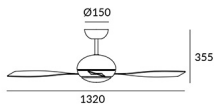

### TECHNICAL FEATURES

Power (W) : 16W  
 Total power consumption of light (W) : 16W  
 Real lumens : 1027  
 Real lm/W : 64  
 Colour temperature : LED warm-white 3000K  
 Lens / reflector angle : HORIZONTAL 107°  
 Structure material : Steel, Glass  
 Structure finish : Satin nickel  
 Diffuser material : Glass  
 Diffuser finish : Sandblasted  
 Useful life : 36.000h L70B30