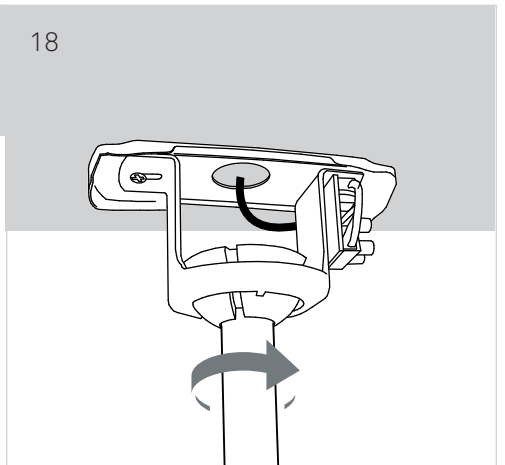

SIROCCO

LEDS C4

①		⑧	
②		⑨	
③		⑩	
④		⑪	
⑤			
⑥			
⑦			

CALIBRATION

1

2

3

4