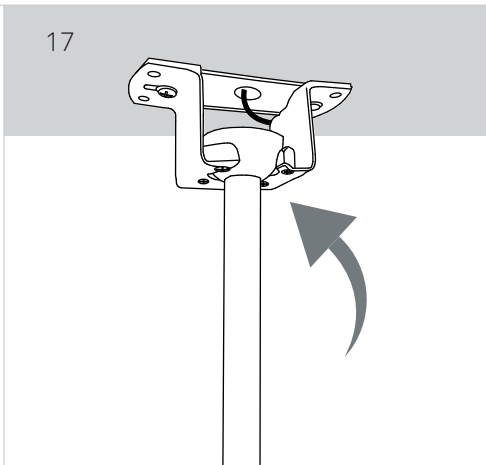

SIROCCO

LEDS C4

①		⑧	
②		⑨	
③		⑩	
④		⑪	
⑤			
⑥			
⑦			

CALIBRATION

1

2

3

4