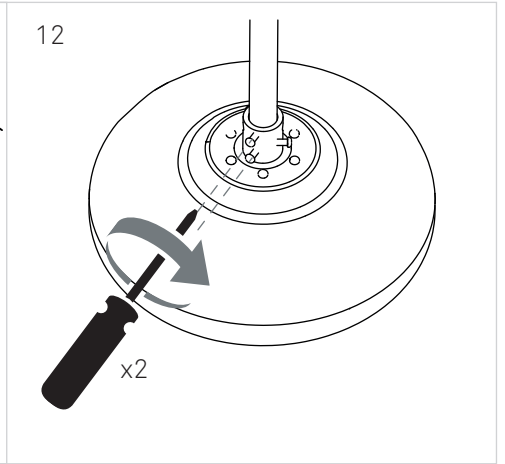

SIROCCO

LEDS C4

①		⑧	
②		⑨	
③		⑩	
④		⑪	
⑤			
⑥			
⑦			

CALIBRATION

1

2

3

4