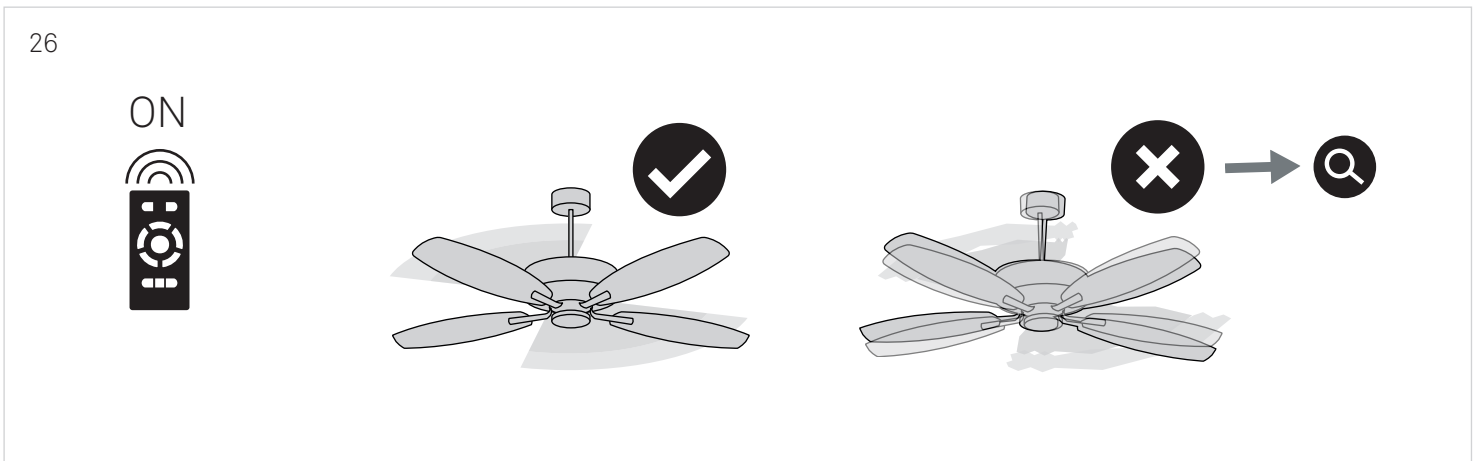

SIROCCO

LEDS C4

①		⑧	
②		⑨	
③		⑩	
④		⑪	
⑤			
⑥			
⑦			

CALIBRATION

1

2

3

4