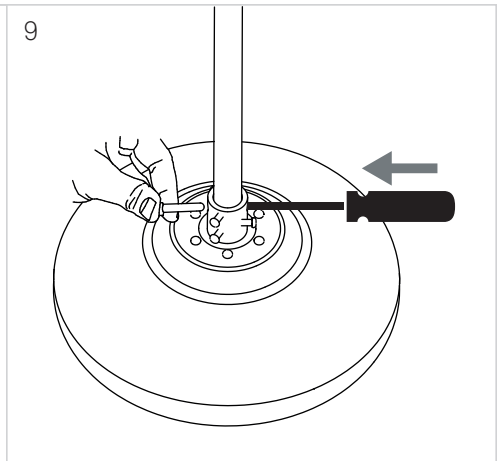

SIROCCO

LEDS C4

①		⑧	
②		⑨	
③		⑩	
④		⑪	
⑤			
⑥			
⑦			

CALIBRATION

1

2

3

4