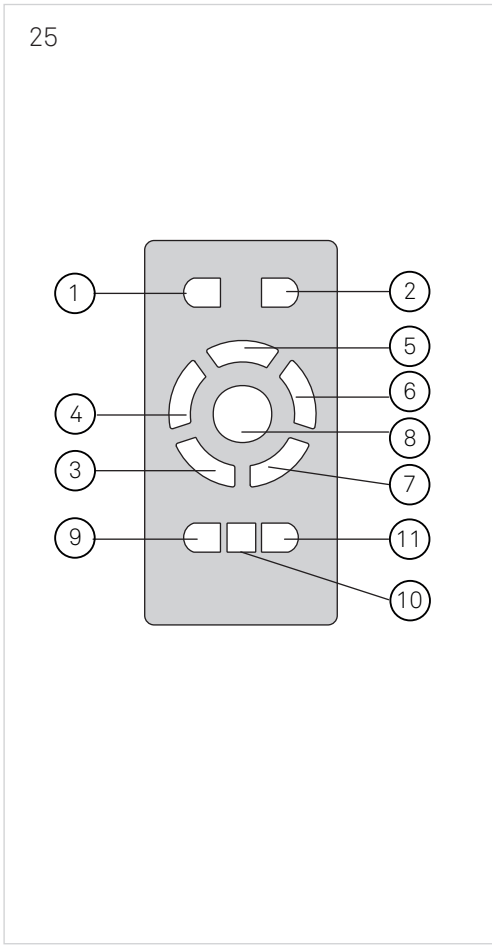

SIROCCO

LEDS C4

①		⑧	
②		⑨	
③		⑩	
④		⑪	
⑤			
⑥			
⑦			

CALIBRATION

1

2

3

4

* 5

6

7