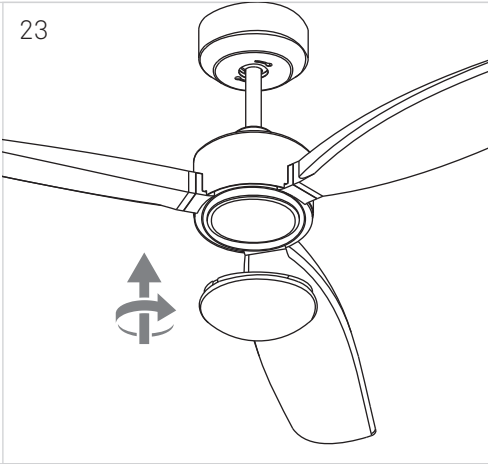

SIROCCO

LEDS C4

①		⑧	
②		⑨	
③		⑩	
④		⑪	
⑤			
⑥			
⑦			

CALIBRATION

1

2

3

4