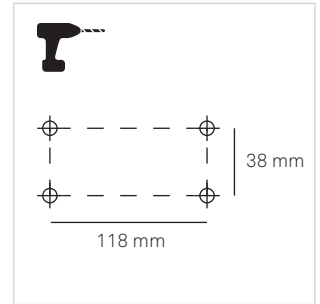

SIROCCO

LEDS C4

①		⑧	
②		⑨	
③		⑩	
④		⑪	
⑤			
⑥			
⑦			

CALIBRATION

1

2

3

4