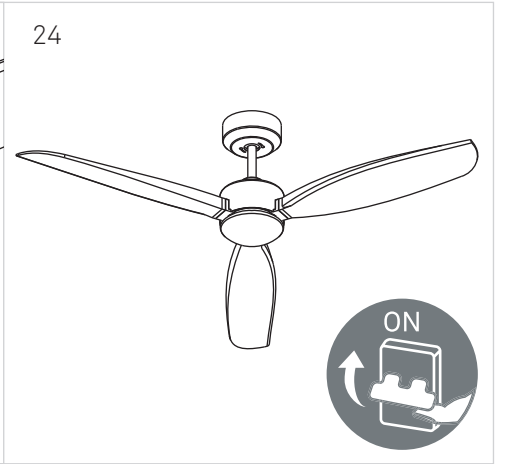

SIROCCO

LEDS C4

①		⑧	
②		⑨	
③		⑩	
④		⑪	
⑤			
⑥			
⑦			

CALIBRATION

1

2

3

4