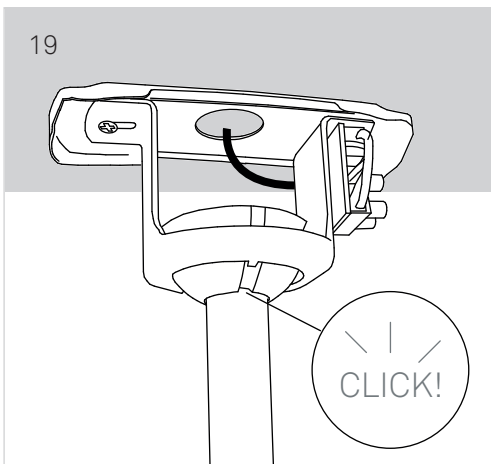

SIROCCO

LEDS C4

①		⑧	
②		⑨	
③		⑩	
④		⑪	
⑤			
⑥			
⑦			

CALIBRATION

1

2

3

4