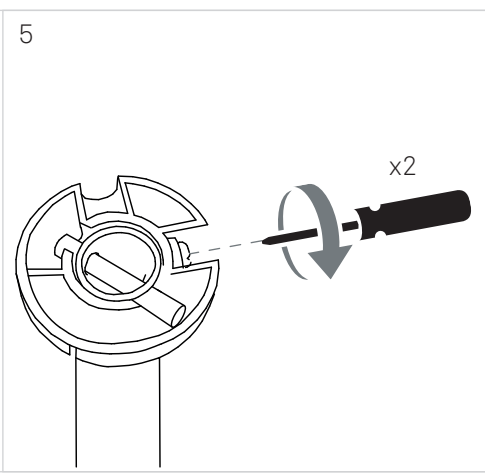

SIROCCO

LEDS C4

①		⑧	
②		⑨	
③		⑩	
④		⑪	
⑤			
⑥			
⑦			

CALIBRATION

1

2

3

4