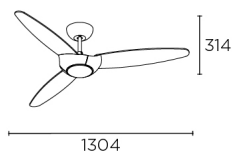

Lodos

Jordi Blasi

30-7740-14-F9

Fan IP20 Lodos LED 14.7W 2700K White White 467lm

TECHNICAL FEATURES

IP20

Power (W) : 14.7W
 Total power consumption of light (W) : 14.7W
 Real lumens : 467
 Real lm/W : 32
 Colour temperature : LED warm-white 2700K
 Lens / reflector angle : HORIZONTAL 117°
 Structure material : Aluminium, Steel
 Structure finish : White
 Diffuser material : Glass
 Diffuser finish : White
 Useful life : 36.000h L70B30

LOGISTICS

Net weight (kg): 4.56
 Packaged weight (kg): 5.59
 Packaging: 630mm x 310mm x 210mm